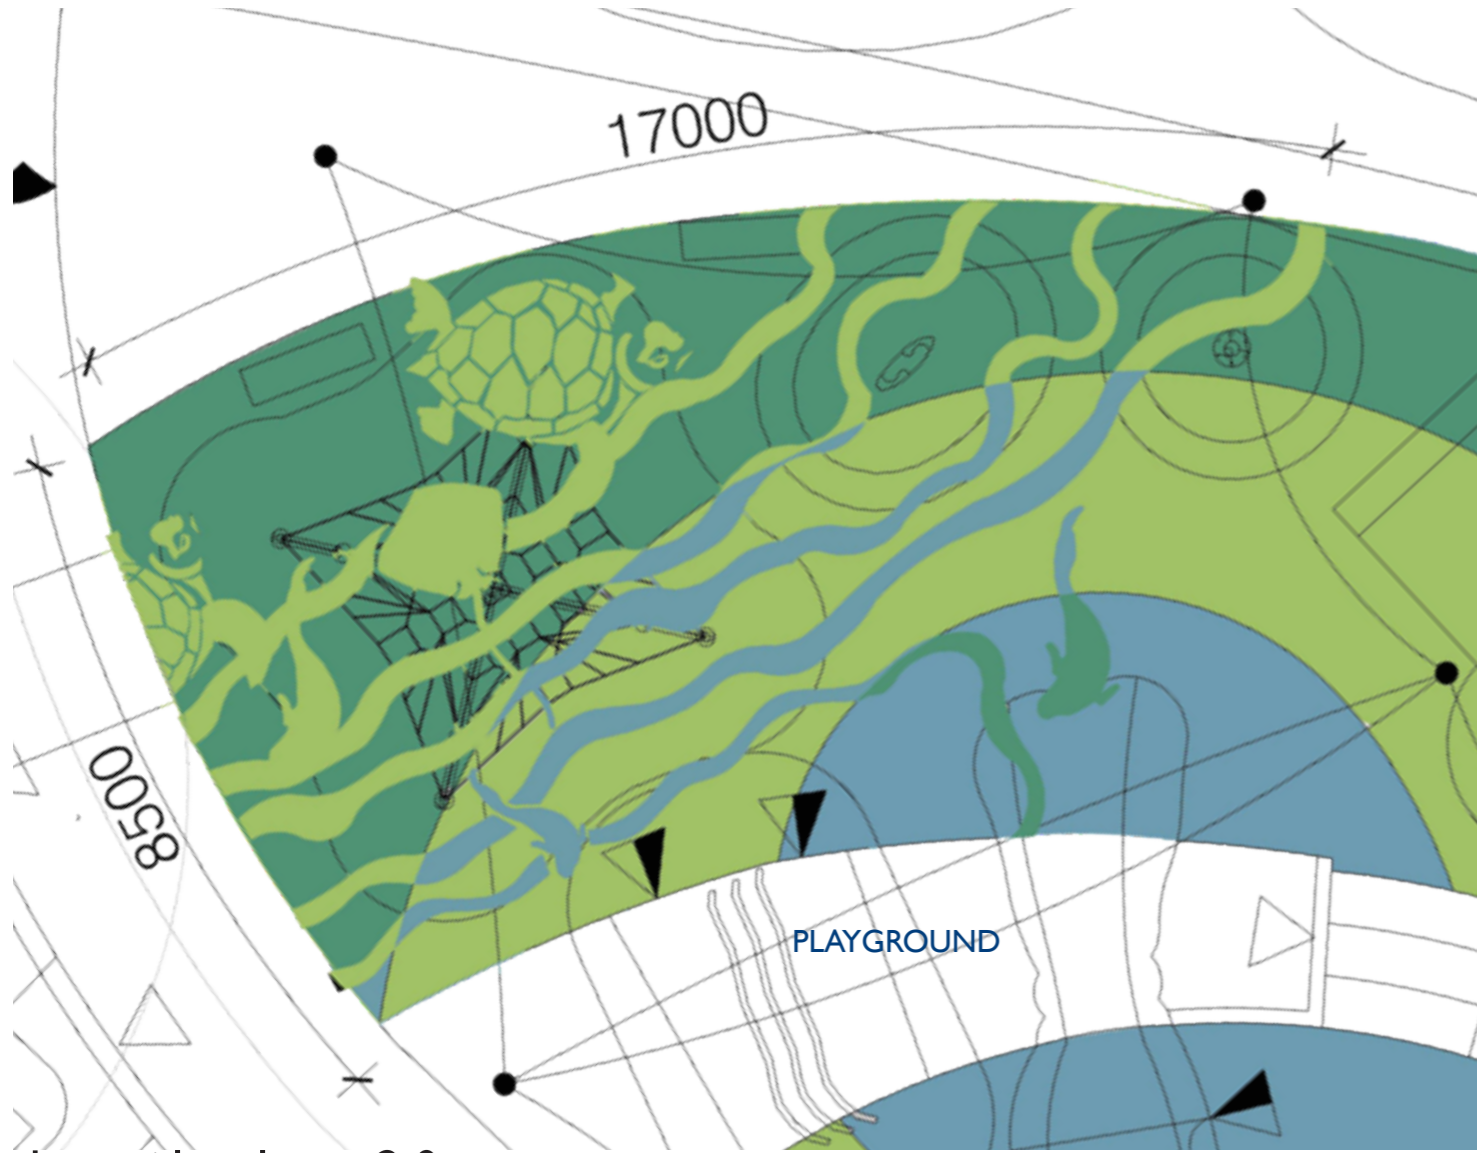

detail plan 3

**SB3** “The Three Ships”

Type: Sandblast  
 Scale: 1:100 @ A3  
 Location: Refer to art strategy plan 2

detail plan 4

**SB4** “Kid’s Feet”

Type: Sandblast  
 Scale: 1:100 @ A3  
 Location: Refer to art strategy plan 3

Locator map NTS

Reviewed by Dot Dash

PLAYGROUND

detail plan 19

**SB19** "Snubfin Dolphin"

Type: Sandblast panel

Scale: 1:100 @ A3

Location: Refer to art strategy plan 11

detail plan 20

**SB20** "Underwater Scene"

Type: Rubber Softfall  
 Scale: 1:100 @ A3  
 Location: Refer to art strategy plan 11

detail plan 21

**SB21** "Turtles"

Type: Sandblast  
 Scale: 1:100 @ A3  
 Location: Refer to art strategy plan 11

detail plan 22

SB22 “Dugong in Sea Grass”

Type: Sandblast panel

Scale: 1:100 @ A3

Location: Refer to art strategy plan 12

detail plan 23

SB23 “Mangoes”

Type: Sandblast