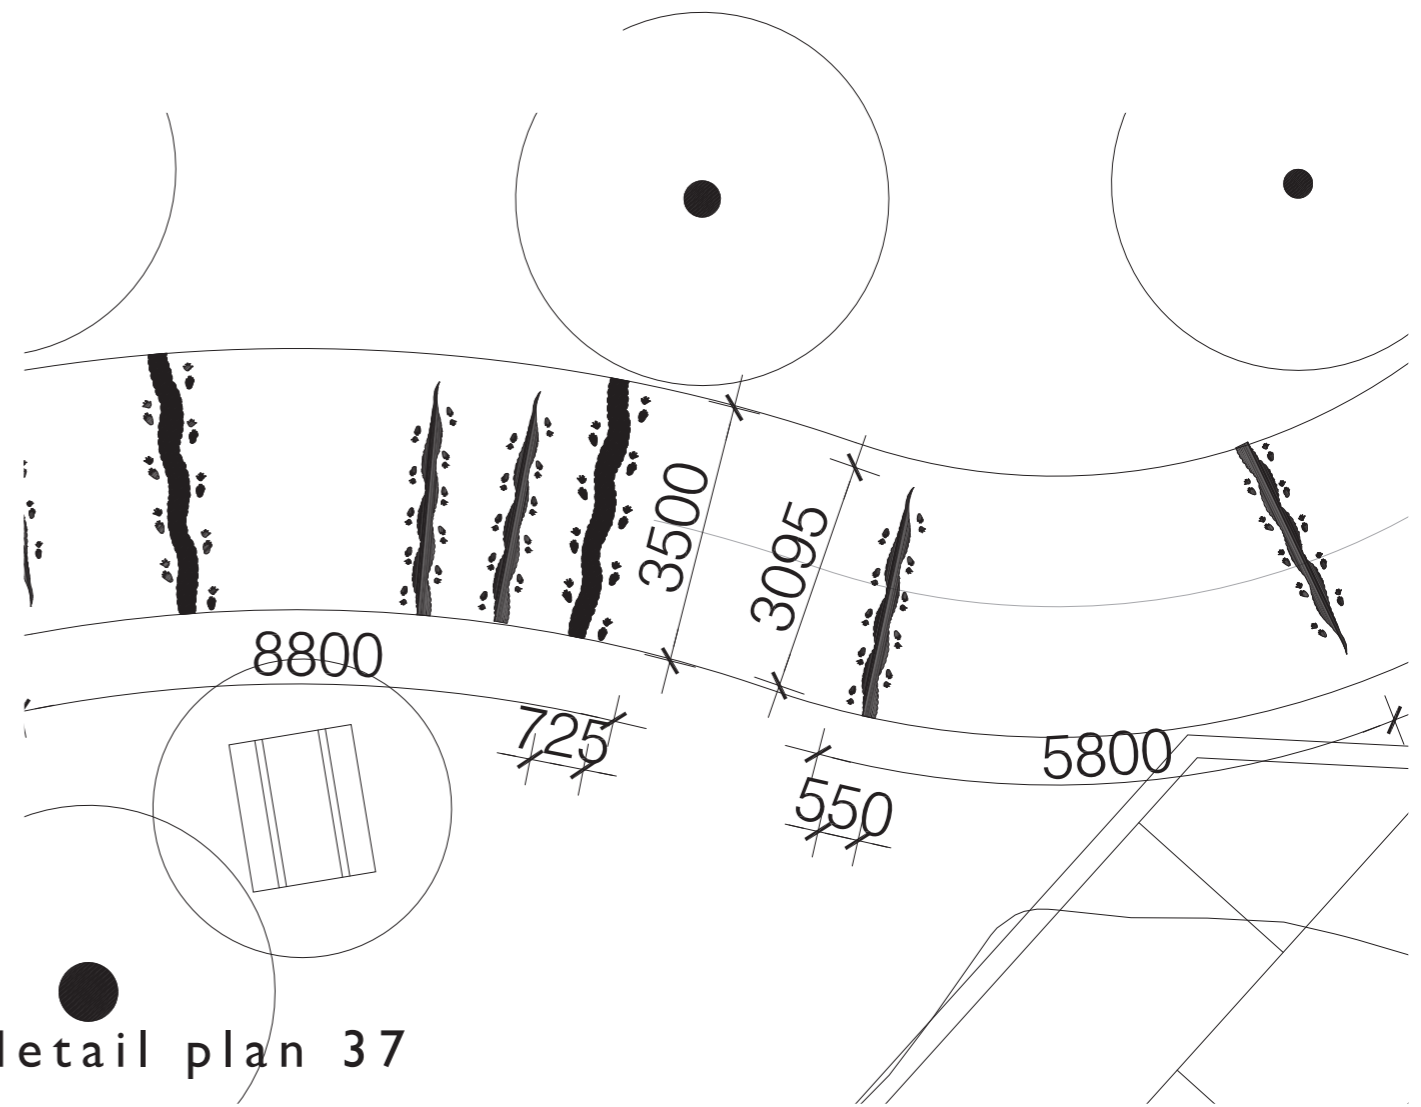

## 5.0 Detail Artwork Plans

detail plan 1

**SB1** “Dancing Feet”

Type: Sandblast panel  
 Scale: 1:100 @ A3  
 Location: Refer to art strategy plan 2

detail plan 2

**SB2** “USS Lexington Planes”

Type: Sandblast panel  
 Scale: 1:100 @ A3  
 Location: Refer to art strategy plan 1

detail plan 3

**SB3** “The Three Ships”

Type: Sandblast  
 Scale: 1:100 @ A3  
 Location: Refer to art strategy plan 2

detail plan 4

**SB4** “Kid’s Feet”

Type: Sandblast  
 Scale: 1:100 @ A3  
 Location: Refer to art strategy plan 3

detail plan 33

**SB33** “Animal Feet”  
 Type: Sandblast panel  
 Scale: 1:100 @ A3  
 Location: Refer to art strategy plan 16

detail plan 34

**SB34** “Mudskippers”  
 Type: Sandblast panel  
 Scale: 1:100 @ A3  
 Location: Refer to art strategy plan 17

**SB35** "Pigeons"  
Type: Sandblast  
Scale: 1:100 @ A3  
Location: Refer to art strategy plan 17

detail plan 36

SB36

“Gliders”

Type: Sandblast  
 Scale: 1:100 @ A3  
 Location: Refer to art strategy plan 18