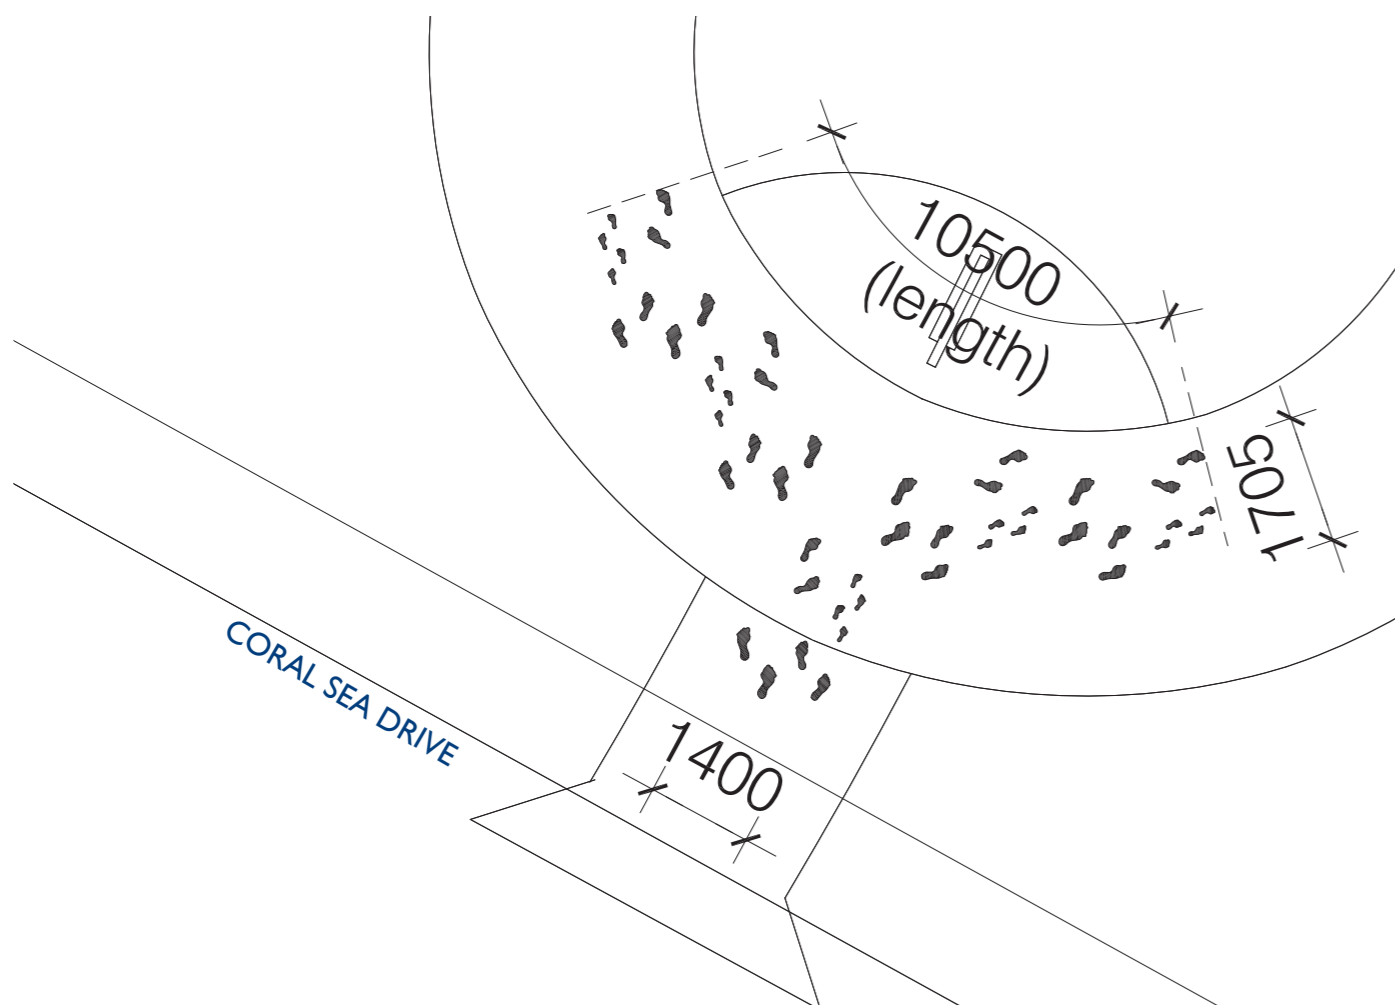

## 5.0 Detail Artwork Plans

detail plan 1

**SB1** “Dancing Feet”

Type: Sandblast panel  
 Scale: 1:100 @ A3  
 Location: Refer to art strategy plan 2

detail plan 2

**SB2** “USS Lexington Planes”

Type: Sandblast panel  
 Scale: 1:100 @ A3  
 Location: Refer to art strategy plan 1

detail plan 3

**SB3** “The Three Ships”

Type: Sandblast  
 Scale: 1:100 @ A3  
 Location: Refer to art strategy plan 2

detail plan 4

**SB4** “Kid’s Feet”

Type: Sandblast  
 Scale: 1:100 @ A3  
 Location: Refer to art strategy plan 3

detail plan 5

**SB5** "Turtles"  
 Type: Sandblast panel  
 Scale: 1:100 @ A3  
 Location: Refer to art strategy plan 3

detail plan 6

**SB6** "Underwater scene"  
 Type: Rubber softfall  
 Scale: 1:100 @ A3  
 Location: Refer to art strategy plan 3

Scale: 1:100 @ A3

Location: Refer to art strategy plan 12

detail plan 24

**SB24** “Dancing Feet”

Type: Sandblast  
 Scale: 1:100 @ A3  
 Location: Refer to art strategy plan 12

detail plan 25

**SB25** “Fish Scales”