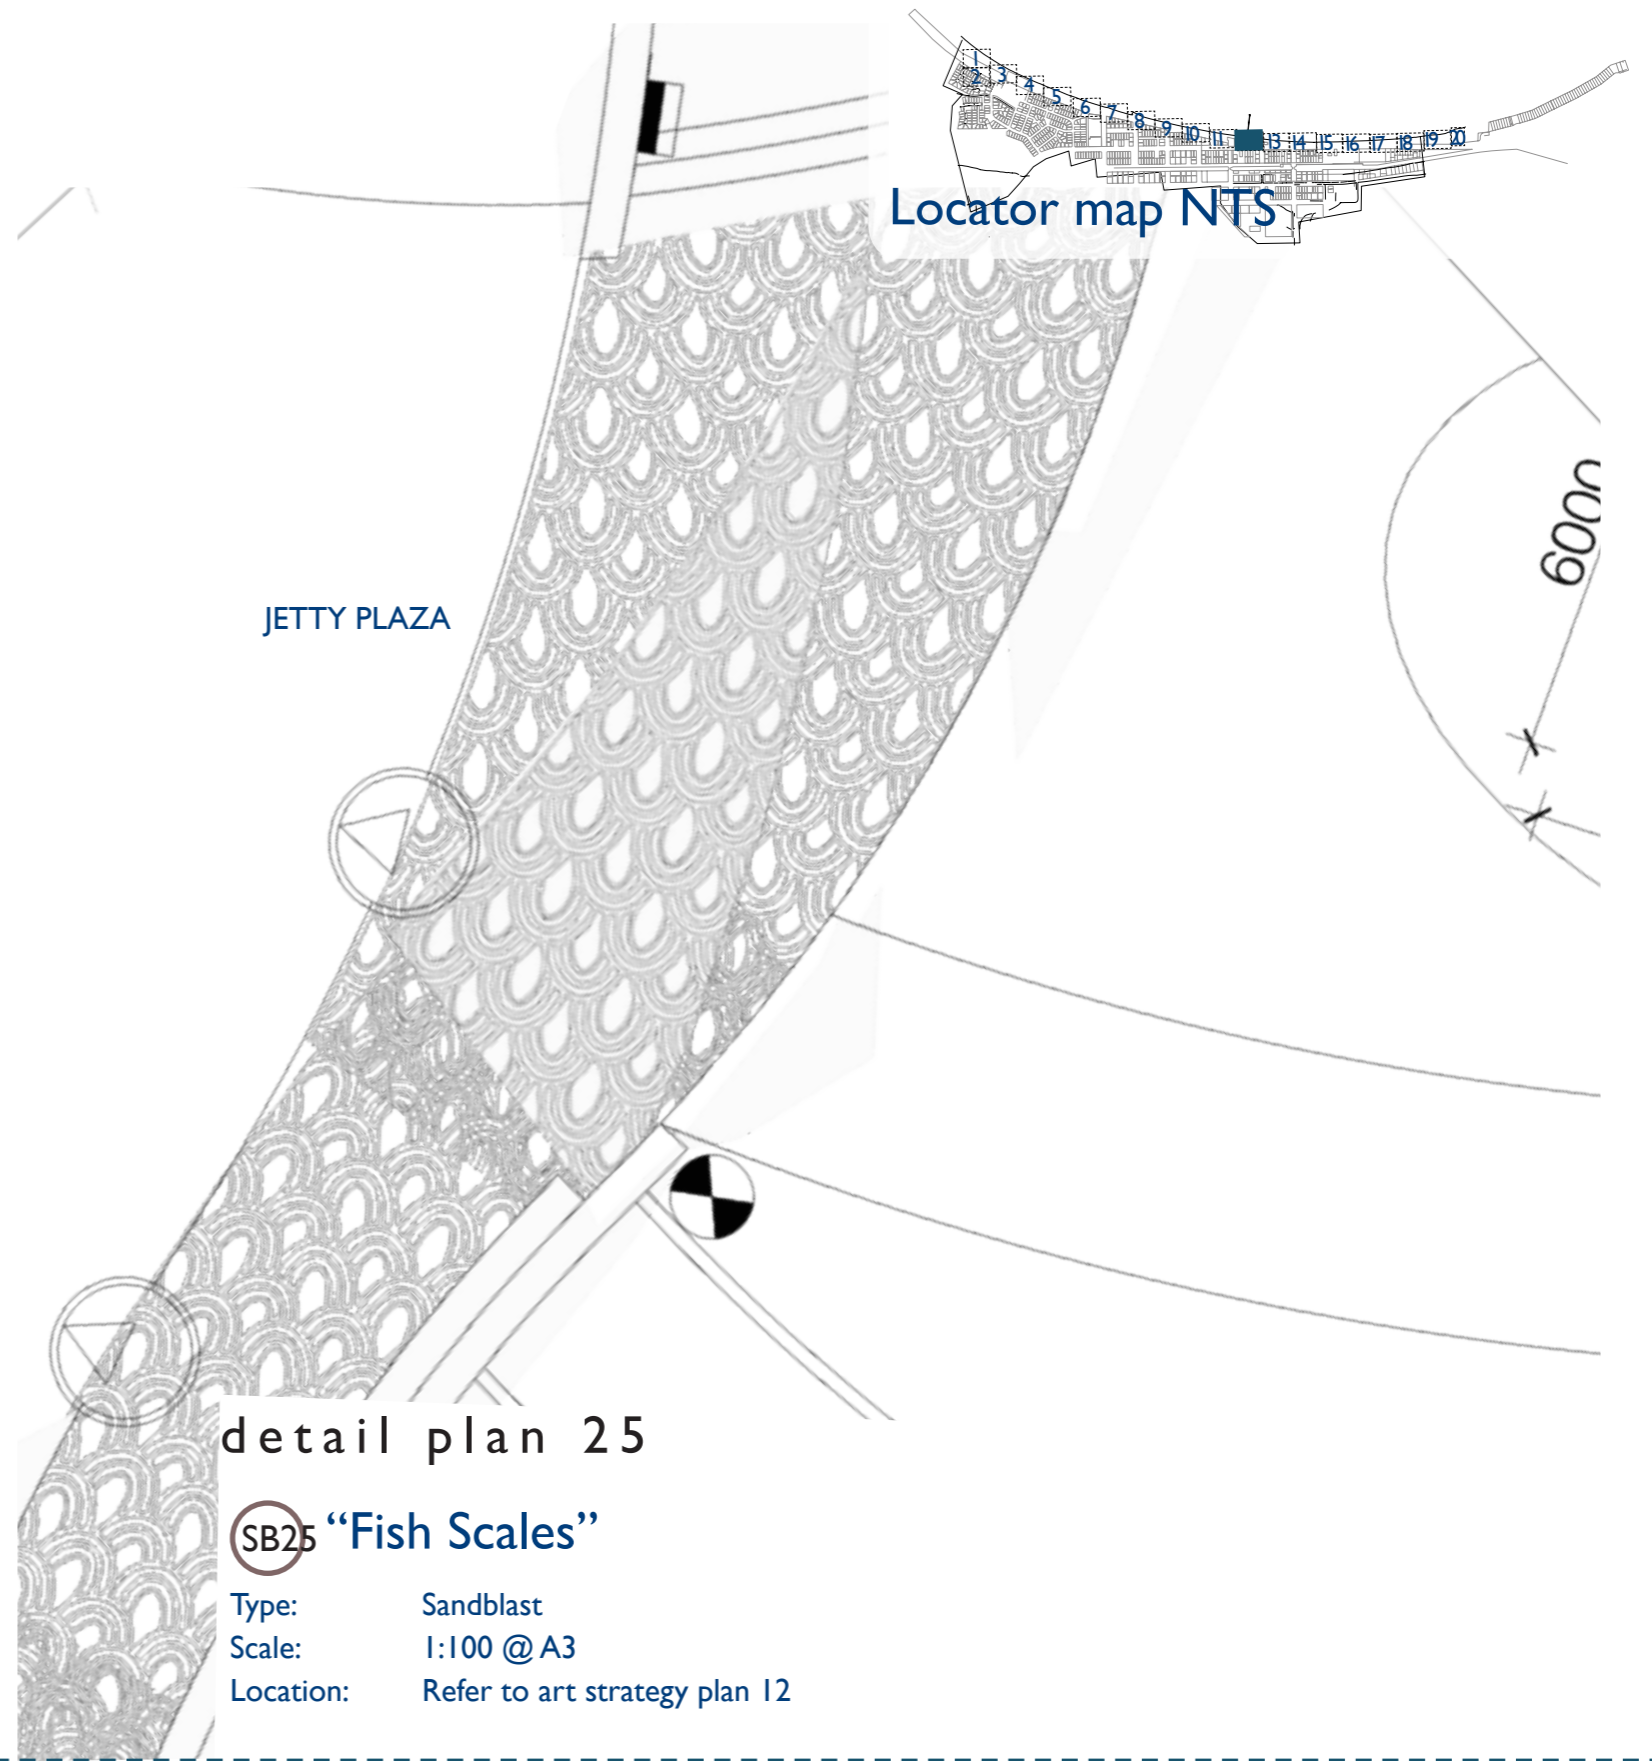

detail plan 3

**SB3** “The Three Ships”

Type: Sandblast  
 Scale: 1:100 @ A3  
 Location: Refer to art strategy plan 2

detail plan 4

**SB4** “Kid’s Feet”

Type: Sandblast  
 Scale: 1:100 @ A3  
 Location: Refer to art strategy plan 3

detail plan 22

SB22 “Dugong in Sea Grass”

Type: Sandblast panel

Scale: 1:100 @ A3

Location: Refer to art strategy plan 12

detail plan 23

SB23 “Mangoes”

Type: Sandblast

Scale: 1:100 @ A3

Location: Refer to art strategy plan 12

detail plan 24

**SB24** “Dancing Feet”

Type: Sandblast  
 Scale: 1:100 @ A3  
 Location: Refer to art strategy plan 12

detail plan 25

**SB25** “Fish Scales”

Type: Sandblast  
 Scale: 1:100 @ A3  
 Location: Refer to art strategy plan 12

detail plan 26

SB26 "Girro Gurrll"

Type: Sandblast  
 Scale: 1:100 @ A3  
 Location: Refer to art strategy plan 12

detail plan 27