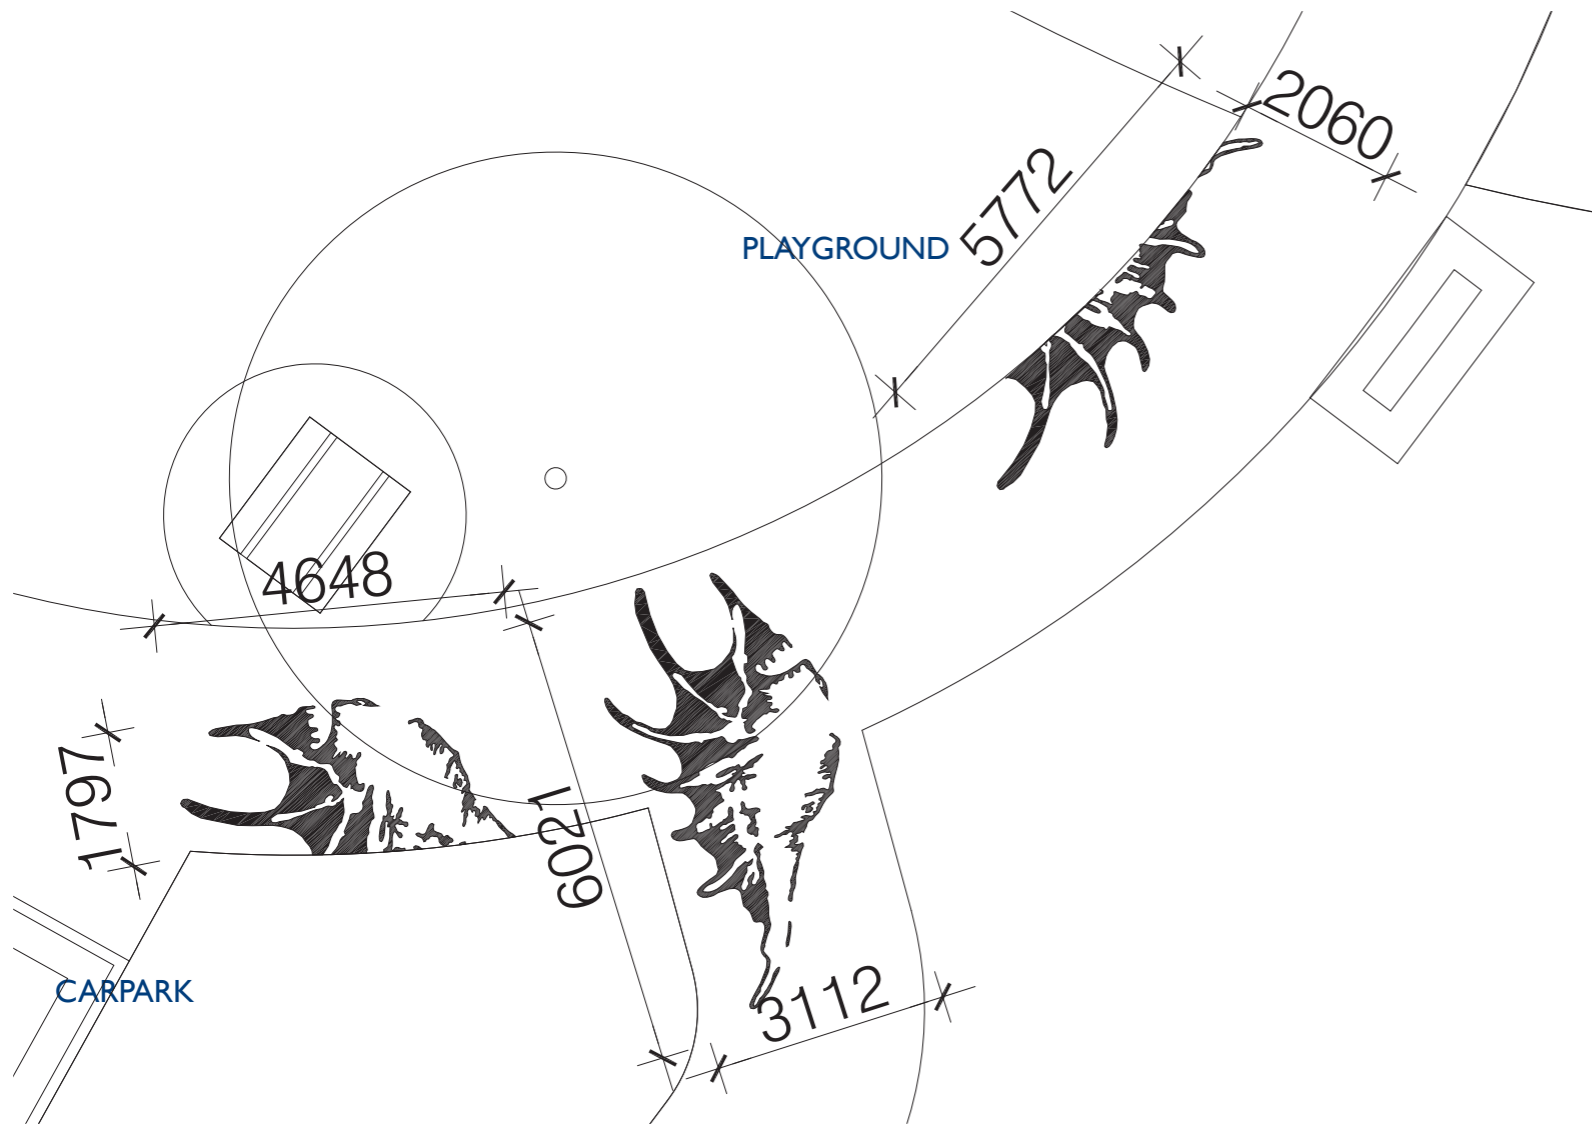

## 5.0 Detail Artwork Plans

detail plan 1

**SB1** “Dancing Feet”

Type: Sandblast panel  
 Scale: 1:100 @ A3  
 Location: Refer to art strategy plan 2

detail plan 2

**SB2** “USS Lexington Planes”

Type: Sandblast panel  
 Scale: 1:100 @ A3  
 Location: Refer to art strategy plan 1

detail plan 3

**SB3** “The Three Ships”

Type: Sandblast  
 Scale: 1:100 @ A3  
 Location: Refer to art strategy plan 2

detail plan 4

**SB4** “Kid’s Feet”

Type: Sandblast  
 Scale: 1:100 @ A3  
 Location: Refer to art strategy plan 3

detail plan 5

**SB5** "Turtles"  
 Type: Sandblast panel  
 Scale: 1:100 @ A3  
 Location: Refer to art strategy plan 3

detail plan 6

**SB6** "Underwater scene"  
 Type: Rubber softfall  
 Scale: 1:100 @ A3  
 Location: Refer to art strategy plan 3

detail plan 33

**SB33** “Animal Feet”  
 Type: Sandblast panel  
 Scale: 1:100 @ A3  
 Location: Refer to art strategy plan 16

detail plan 34

**SB34** “Mudskippers”  
 Type: Sandblast panel  
 Scale: 1:100 @ A3  
 Location: Refer to art strategy plan 17