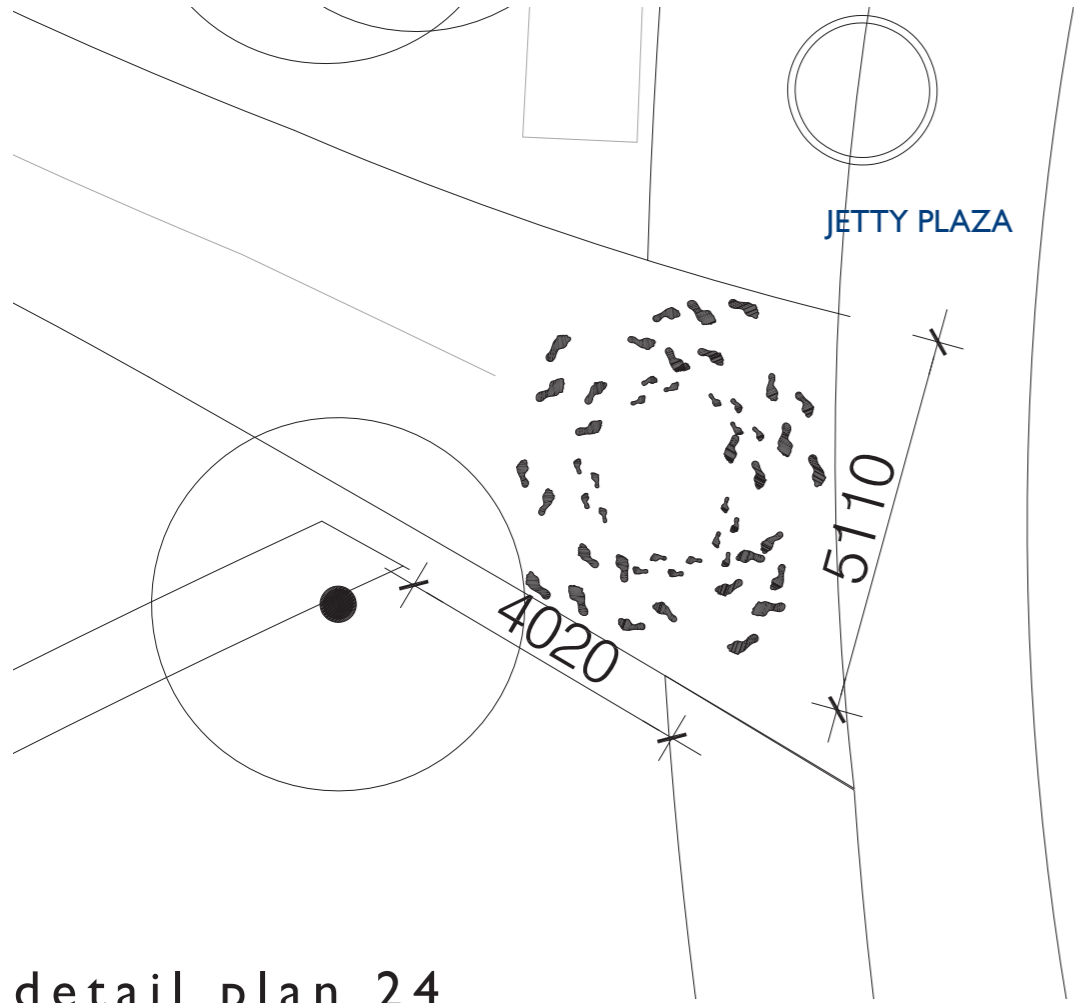

detail plan 3

**SB3** “The Three Ships”

Type: Sandblast  
 Scale: 1:100 @ A3  
 Location: Refer to art strategy plan 2

detail plan 4

**SB4** “Kid’s Feet”

Type: Sandblast  
 Scale: 1:100 @ A3  
 Location: Refer to art strategy plan 3

detail plan 20

**SB20** "Underwater Scene"

Type: Rubber Softfall  
 Scale: 1:100 @ A3  
 Location: Refer to art strategy plan 11

detail plan 21

**SB21** "Turtles"

Type: Sandblast  
 Scale: 1:100 @ A3  
 Location: Refer to art strategy plan 11

detail plan 22

SB22 “Dugong in Sea Grass”

Type: Sandblast panel

Scale: 1:100 @ A3

Location: Refer to art strategy plan 12

detail plan 23

SB23 “Mangoes”

Type: Sandblast

Scale: 1:100 @ A3

Location: Refer to art strategy plan 12

detail plan 24

**SB24** “Dancing Feet”

Type: Sandblast  
 Scale: 1:100 @ A3  
 Location: Refer to art strategy plan 12

detail plan 25

**SB25** “Fish Scales”