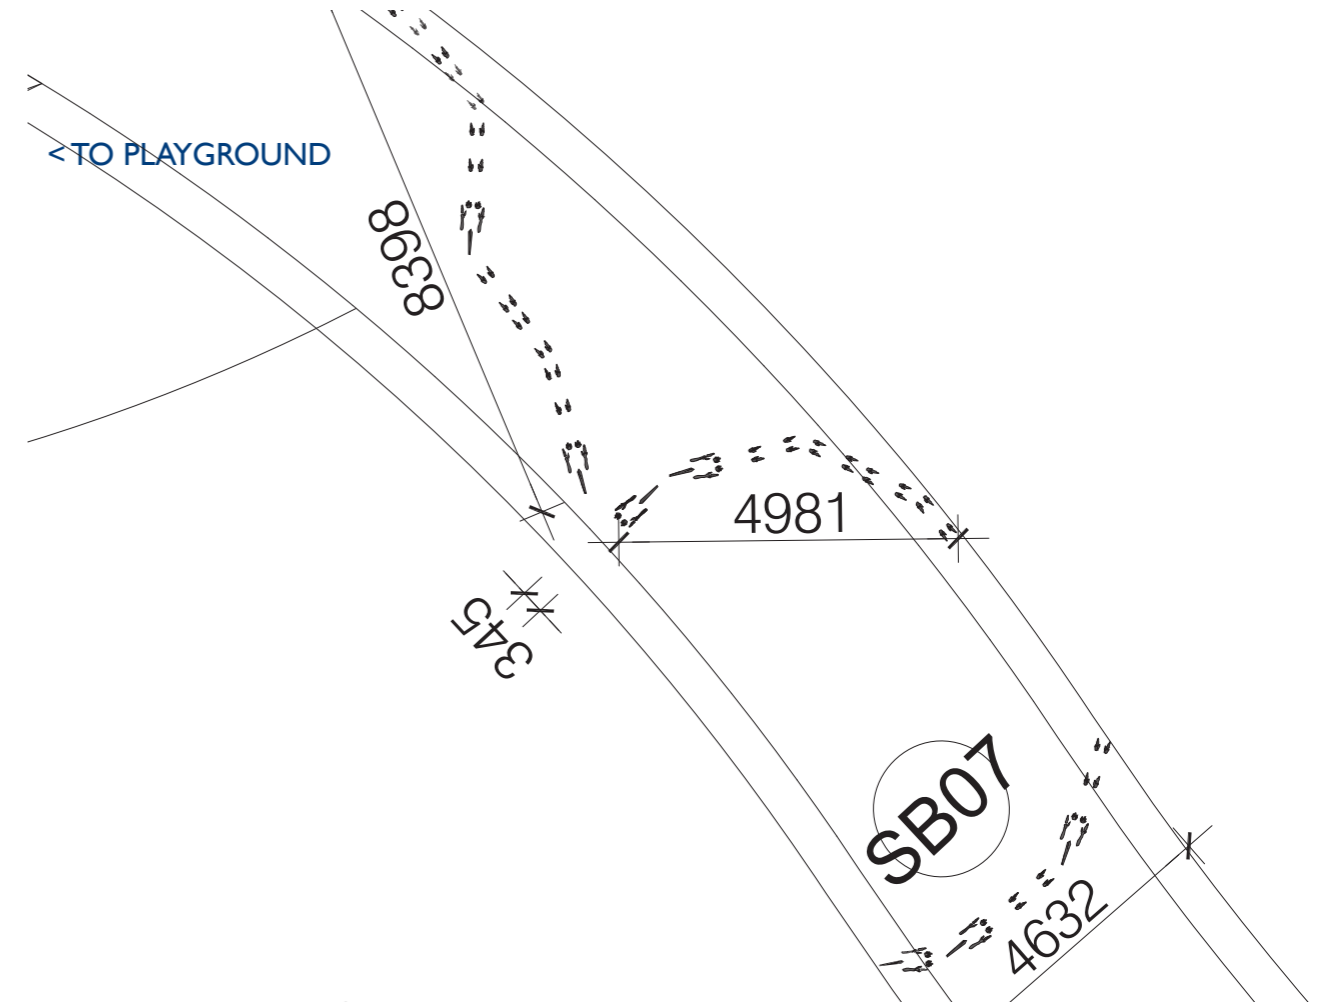

## 5.0 Detail Artwork Plans

detail plan 1

**SB1** “Dancing Feet”

Type: Sandblast panel  
 Scale: 1:100 @ A3  
 Location: Refer to art strategy plan 2

detail plan 2

**SB2** “USS Lexington Planes”

Type: Sandblast panel  
 Scale: 1:100 @ A3  
 Location: Refer to art strategy plan 1

detail plan 3

**SB3** “The Three Ships”

Type: Sandblast  
 Scale: 1:100 @ A3  
 Location: Refer to art strategy plan 2

detail plan 4

**SB4** “Kid’s Feet”

Type: Sandblast  
 Scale: 1:100 @ A3  
 Location: Refer to art strategy plan 3

detail plan 5

**SB5** "Turtles"  
 Type: Sandblast panel  
 Scale: 1:100 @ A3  
 Location: Refer to art strategy plan 3

detail plan 6

**SB6** "Underwater scene"  
 Type: Rubber softfall  
 Scale: 1:100 @ A3  
 Location: Refer to art strategy plan 3

detail plan 7

SB7

“Shells”

Type: Sandblast panel  
 Scale: 1:100 @ A3  
 Location: Refer to art strategy plan 3

detail plan 8

SB8

“Animal Feet”

Type: Sandblast  
 Scale: 1:100 @ A3  
 Location: Refer to art strategy plan 3