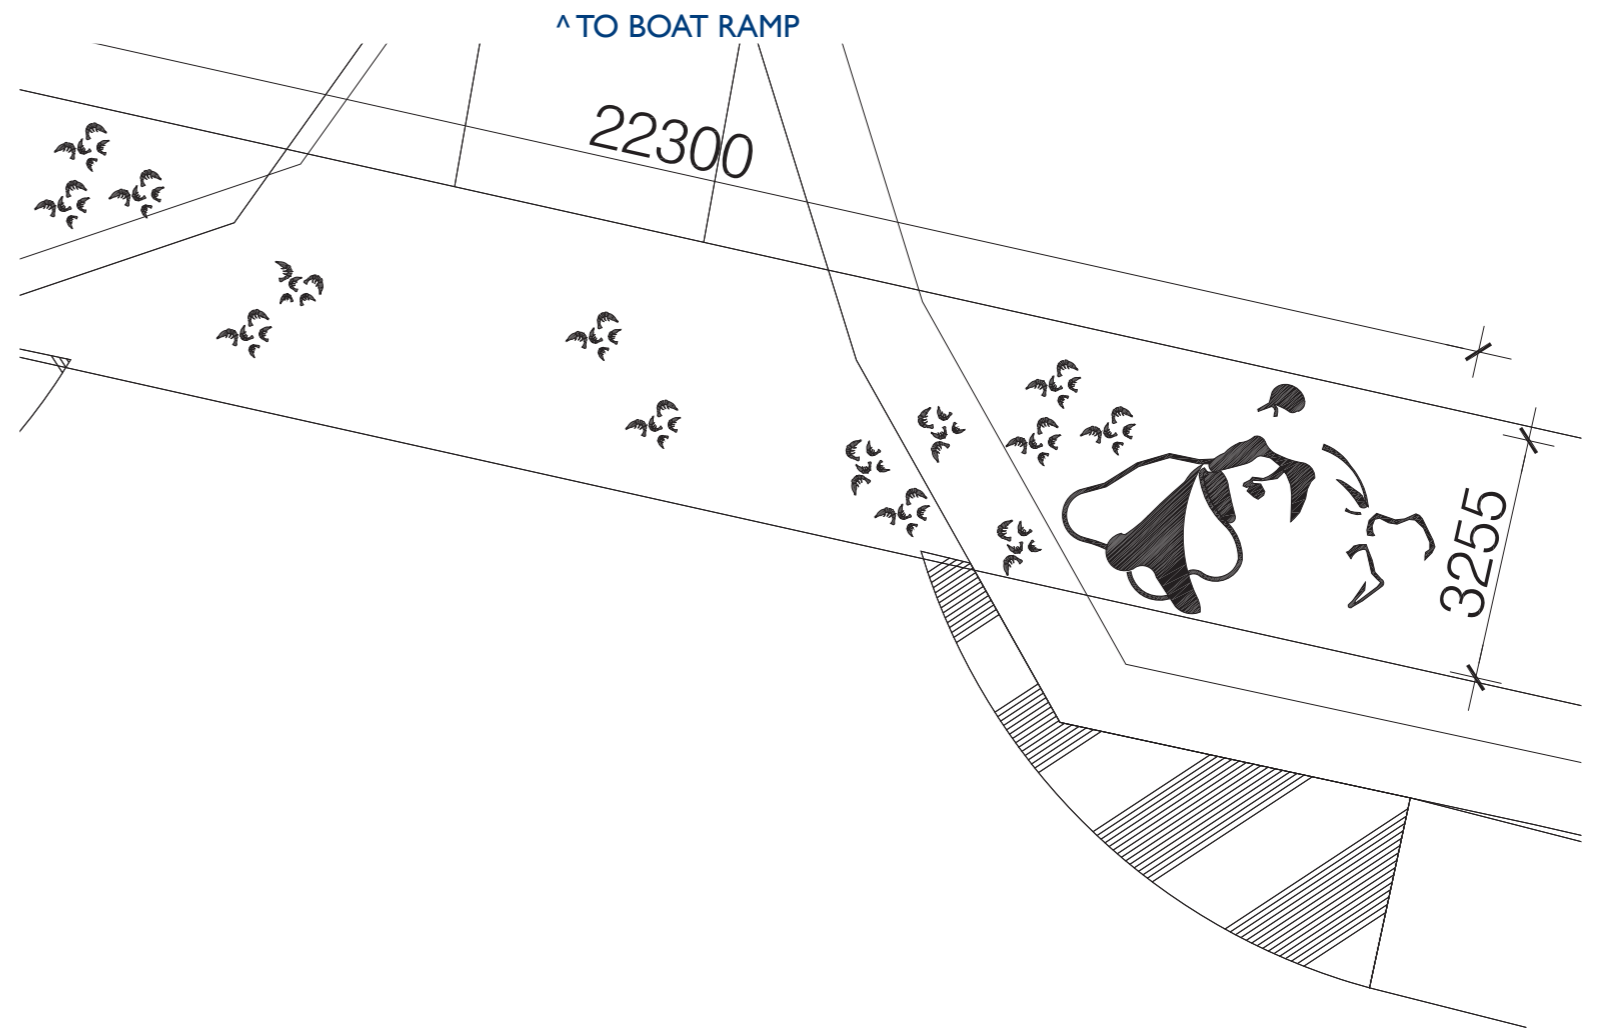

detail plan 16

SB16

“Cast Net”

Type: Sandblast
Scale: 1:100 @ A3
Location: Refer to art strategy plan 8