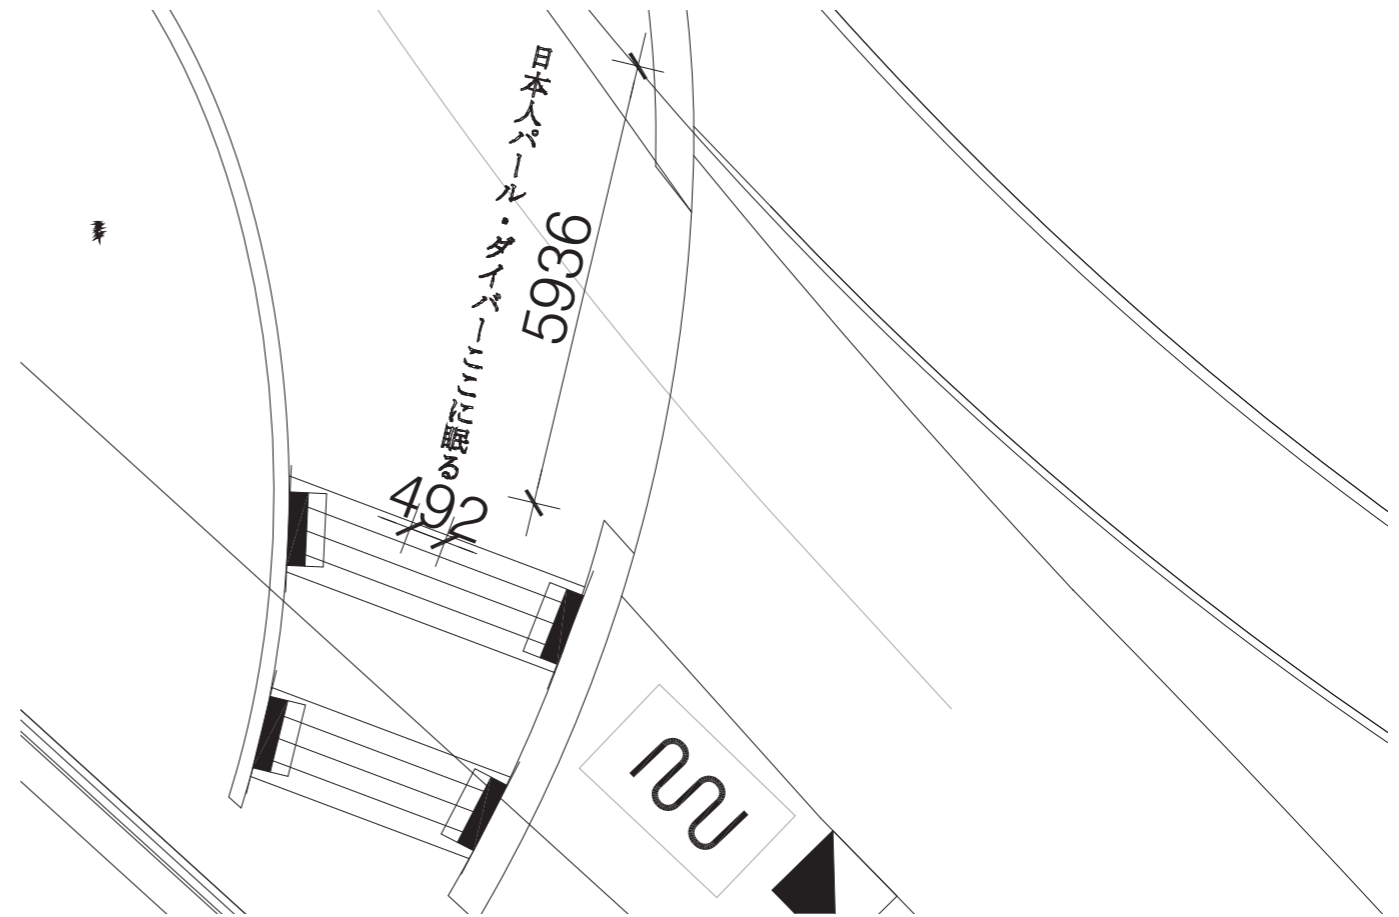

detail plan 3

**SB3** “The Three Ships”

Type: Sandblast  
 Scale: 1:100 @ A3  
 Location: Refer to art strategy plan 2

detail plan 4

**SB4** “Kid’s Feet”

Type: Sandblast  
 Scale: 1:100 @ A3  
 Location: Refer to art strategy plan 3

Scale: 1:100 @ A3

Location: Refer to art strategy plan 12

detail plan 24

**SB24** “Dancing Feet”

Type: Sandblast  
 Scale: 1:100 @ A3  
 Location: Refer to art strategy plan 12

detail plan 25

**SB25** “Fish Scales”

Type: Sandblast  
 Scale: 1:100 @ A3  
 Location: Refer to art strategy plan 12

detail plan 26

SB26 "Girro Gurrll"

Type: Sandblast  
 Scale: 1:100 @ A3  
 Location: Refer to art strategy plan 12

detail plan 27

SB27 "Flame Tree"

Type: Sandblast  
 Scale: 1:100 @ A3  
 Location: Refer to art strategy plan 13

detail plan 28

SB28 “Date Palm”

Type: Sandblast  
 Scale: 1:100 @ A3  
 Location: Refer to art strategy plan 13