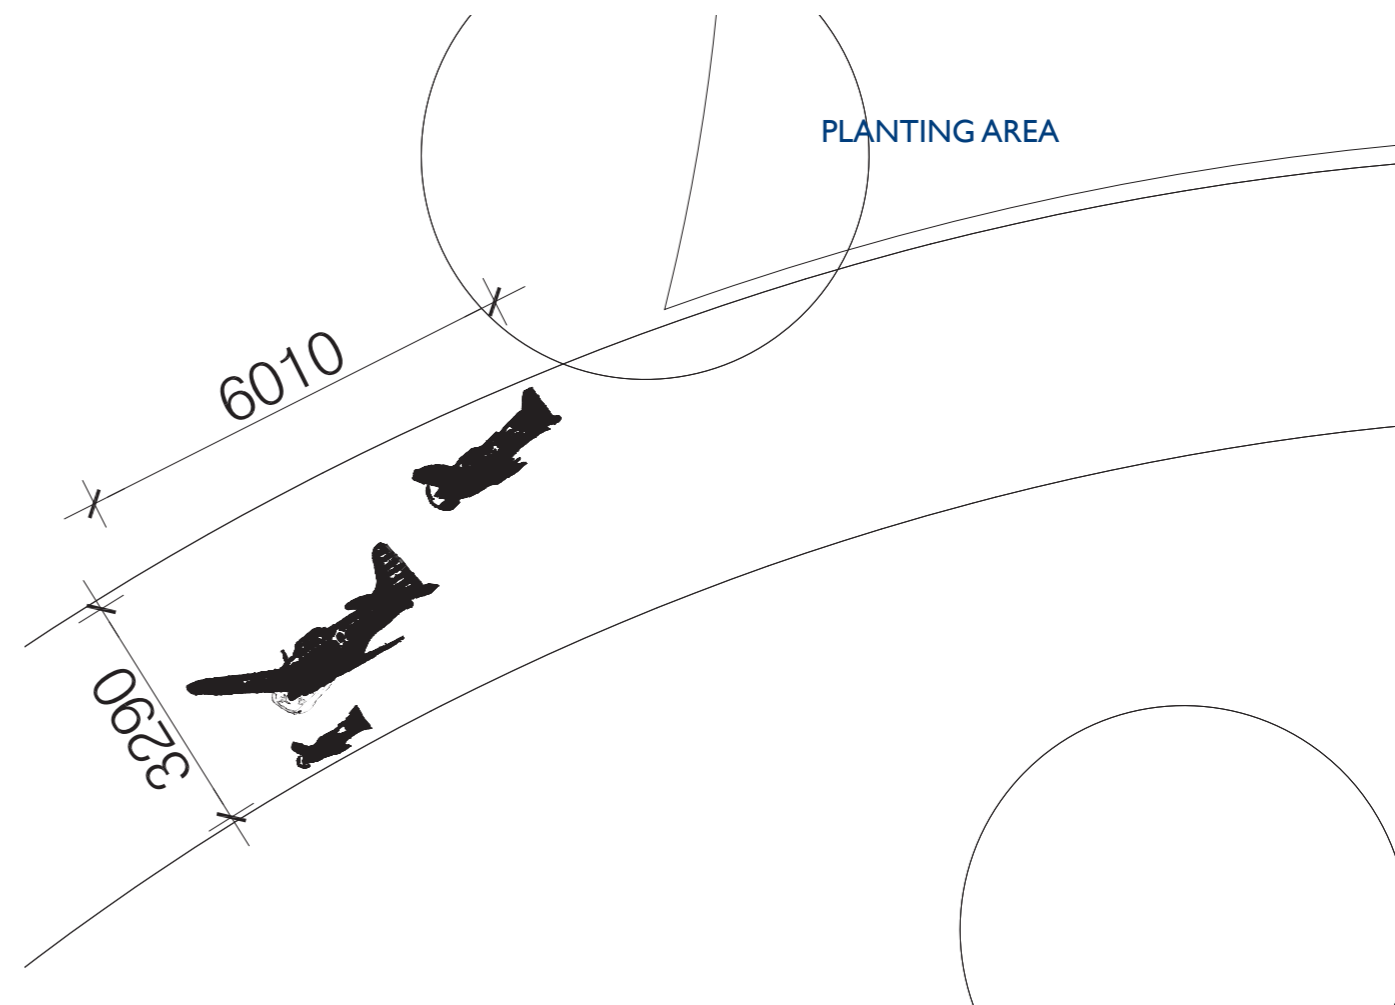

## 5.0 Detail Artwork Plans

detail plan 1

**SB1** “Dancing Feet”

Type: Sandblast panel  
 Scale: 1:100 @ A3  
 Location: Refer to art strategy plan 2

detail plan 2

**SB2** “USS Lexington Planes”

Type: Sandblast panel  
 Scale: 1:100 @ A3  
 Location: Refer to art strategy plan 1

detail plan 3

**SB3** “The Three Ships”

Type: Sandblast  
 Scale: 1:100 @ A3  
 Location: Refer to art strategy plan 2

detail plan 4

**SB4** “Kid’s Feet”

Type: Sandblast  
 Scale: 1:100 @ A3  
 Location: Refer to art strategy plan 3

detail plan 5

**SB5** "Turtles"  
 Type: Sandblast panel  
 Scale: 1:100 @ A3  
 Location: Refer to art strategy plan 3

detail plan 6

**SB6** "Underwater scene"  
 Type: Rubber softfall  
 Scale: 1:100 @ A3  
 Location: Refer to art strategy plan 3