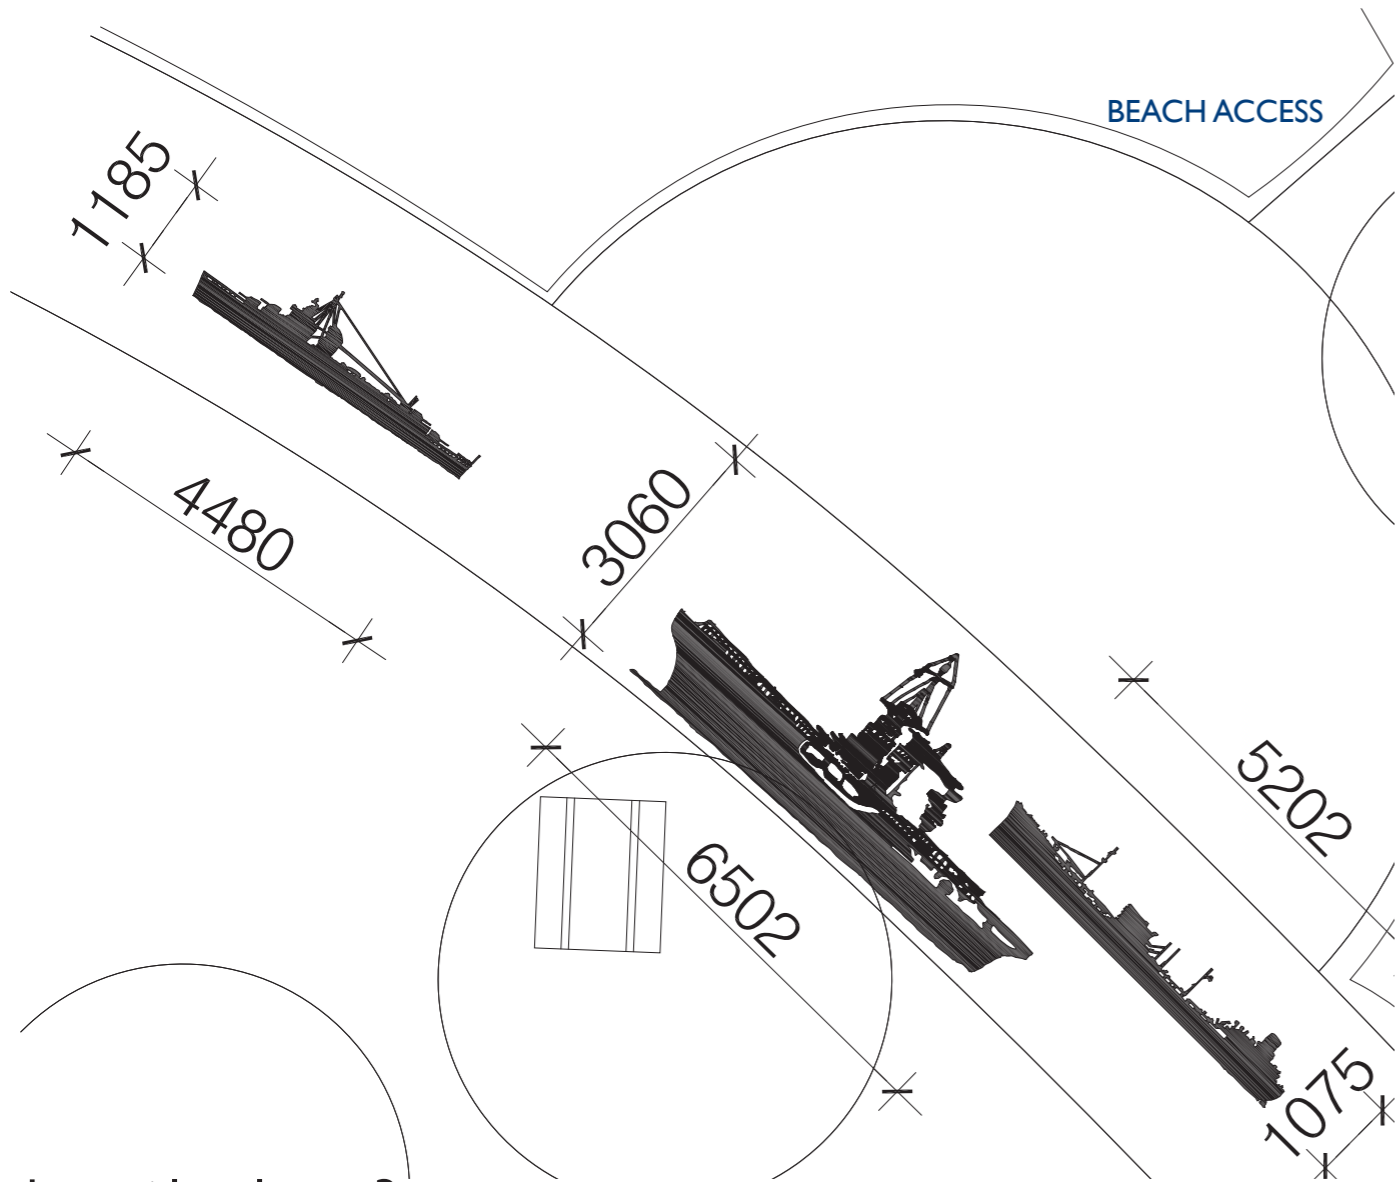

## 5.0 Detail Artwork Plans

detail plan 1

**SB1** “Dancing Feet”

Type: Sandblast panel  
 Scale: 1:100 @ A3  
 Location: Refer to art strategy plan 2

detail plan 2

**SB2** “USS Lexington Planes”

Type: Sandblast panel  
 Scale: 1:100 @ A3  
 Location: Refer to art strategy plan 1

detail plan 3

**SB3** “The Three Ships”

Type: Sandblast  
 Scale: 1:100 @ A3  
 Location: Refer to art strategy plan 2

detail plan 4

**SB4** “Kid’s Feet”

Type: Sandblast  
 Scale: 1:100 @ A3  
 Location: Refer to art strategy plan 3

detail plan 5

**SB5** "Turtles"  
 Type: Sandblast panel  
 Scale: 1:100 @ A3  
 Location: Refer to art strategy plan 3

detail plan 6

**SB6** "Underwater scene"  
 Type: Rubber softfall  
 Scale: 1:100 @ A3  
 Location: Refer to art strategy plan 3

SB27 "Flame Tree"

Type: Sandblast  
 Scale: 1:100 @ A3  
 Location: Refer to art strategy plan 13

detail plan 28

SB28 “Date Palm”

Type: Sandblast  
 Scale: 1:100 @ A3  
 Location: Refer to art strategy plan 13