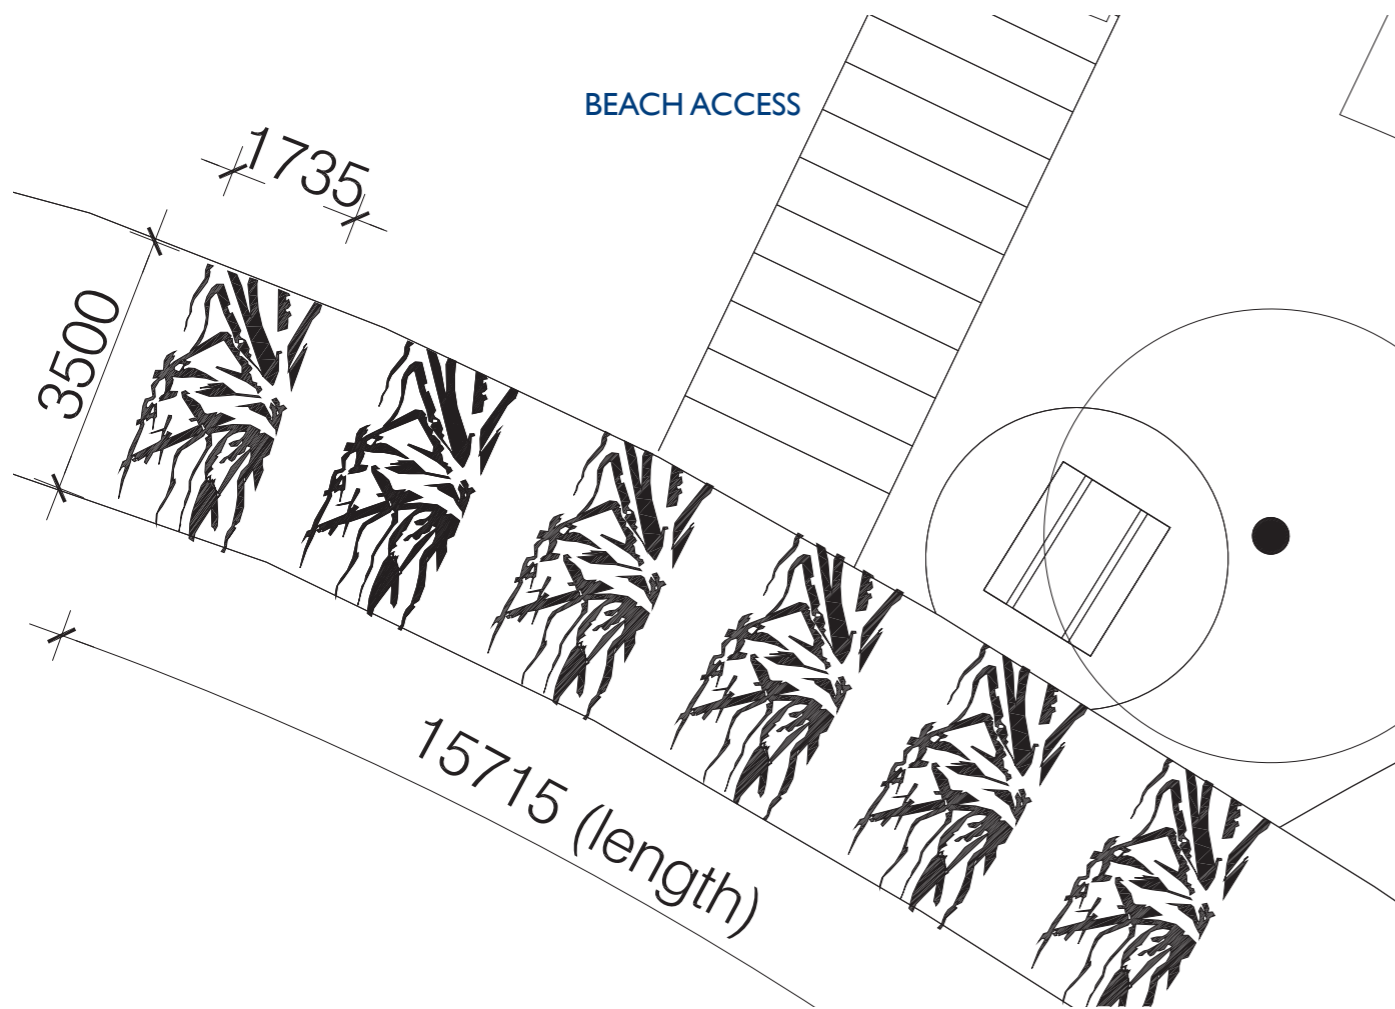

detail plan 11

SBI "Pandanus"
Type: Sandblast panel
Scale: 1:100 @ A3
Location: Refer to art strategy plan 4