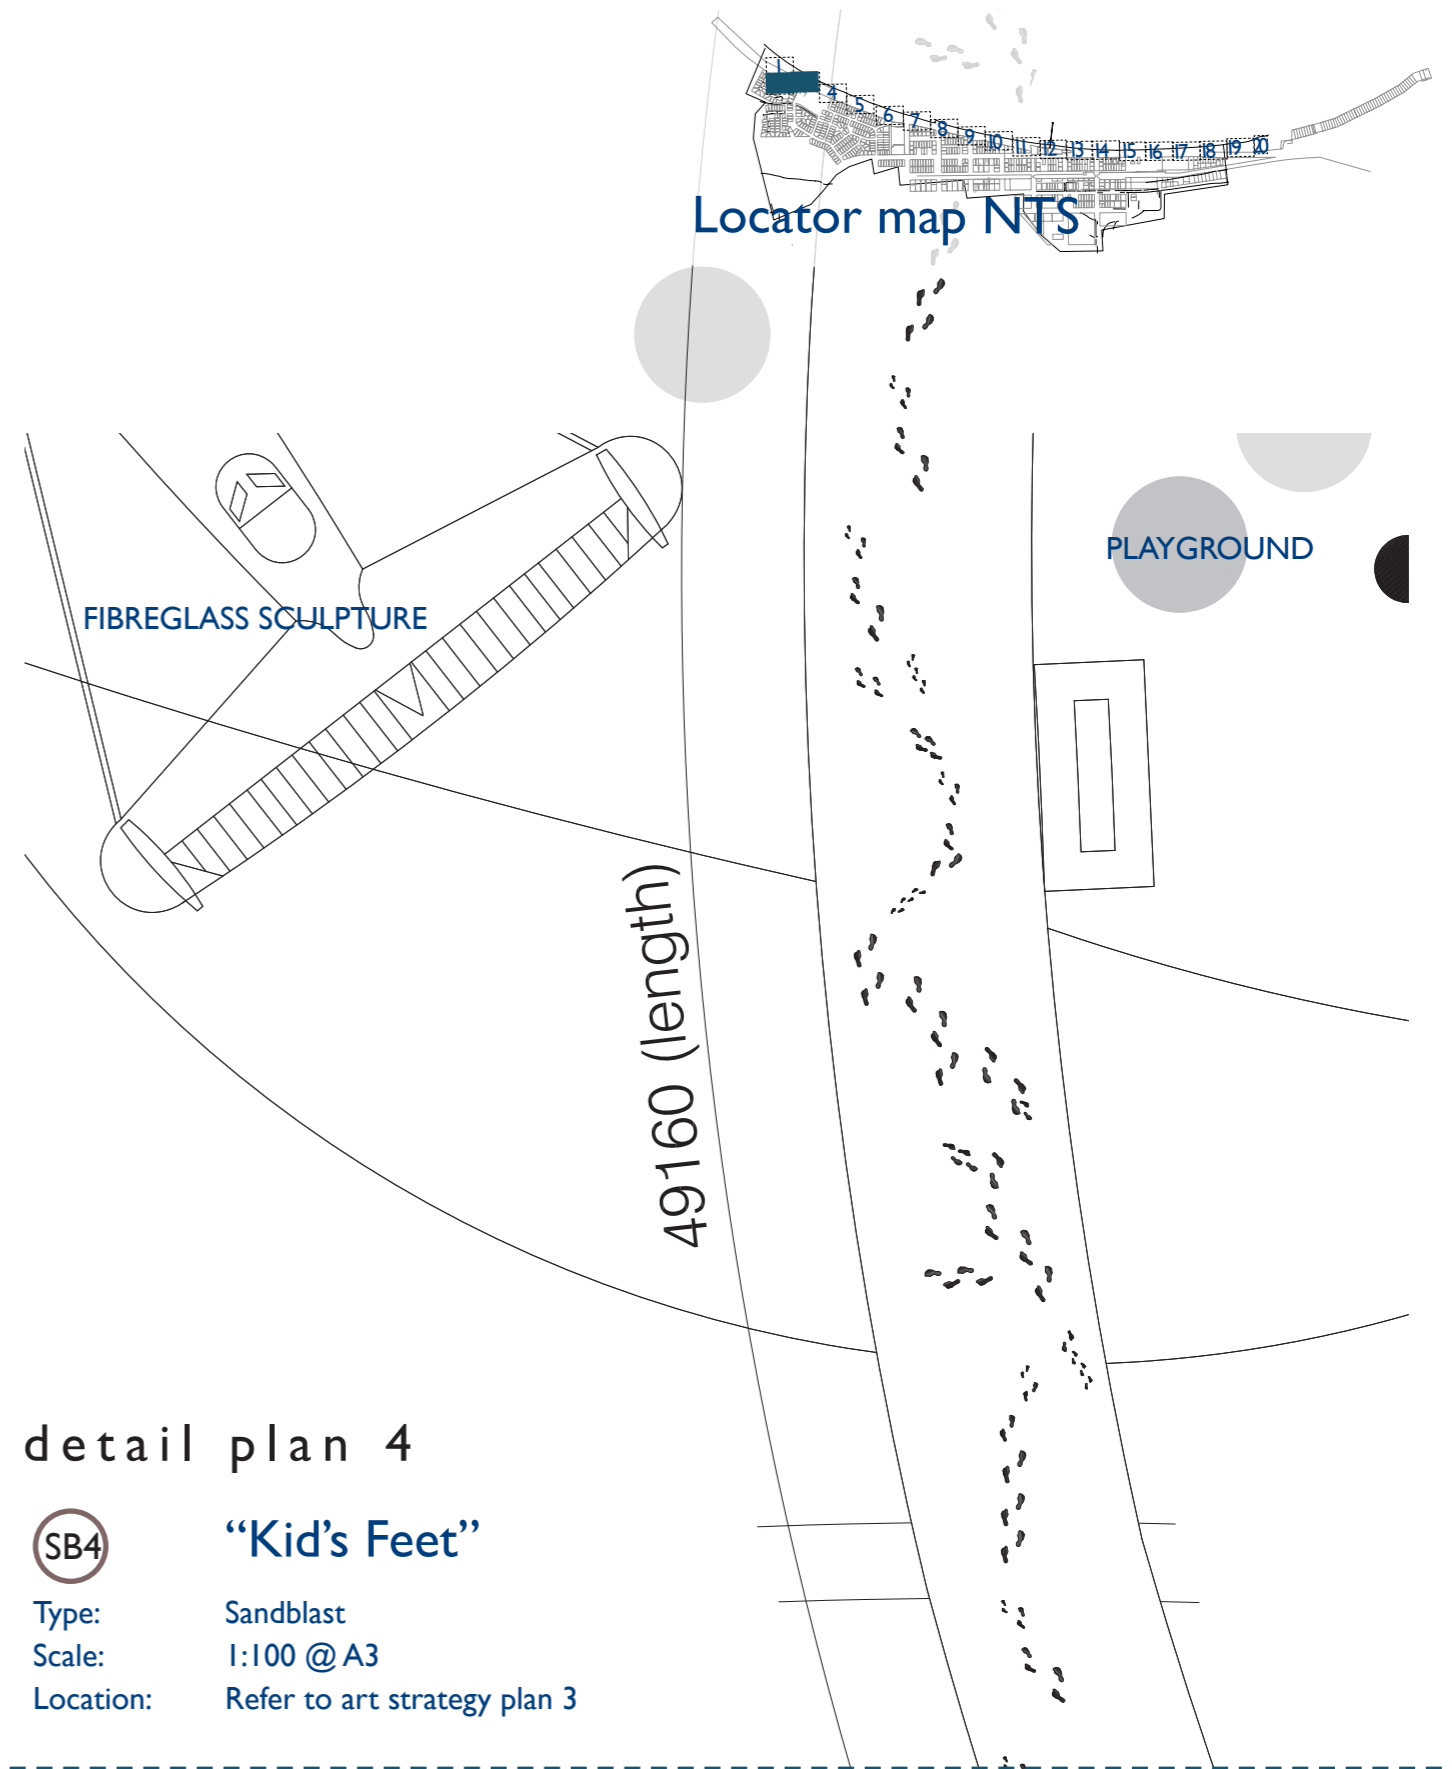

## 5.0 Detail Artwork Plans

detail plan 1

**SB1** “Dancing Feet”

Type: Sandblast panel  
 Scale: 1:100 @ A3  
 Location: Refer to art strategy plan 2

detail plan 2

**SB2** “USS Lexington Planes”

Type: Sandblast panel  
 Scale: 1:100 @ A3  
 Location: Refer to art strategy plan 1

detail plan 3

**SB3** “The Three Ships”

Type: Sandblast  
 Scale: 1:100 @ A3  
 Location: Refer to art strategy plan 2

detail plan 4

**SB4** “Kid’s Feet”

Type: Sandblast  
 Scale: 1:100 @ A3  
 Location: Refer to art strategy plan 3

detail plan 5

**SB5** "Turtles"  
 Type: Sandblast panel  
 Scale: 1:100 @ A3  
 Location: Refer to art strategy plan 3

detail plan 6

**SB6** "Underwater scene"  
 Type: Rubber softfall  
 Scale: 1:100 @ A3  
 Location: Refer to art strategy plan 3