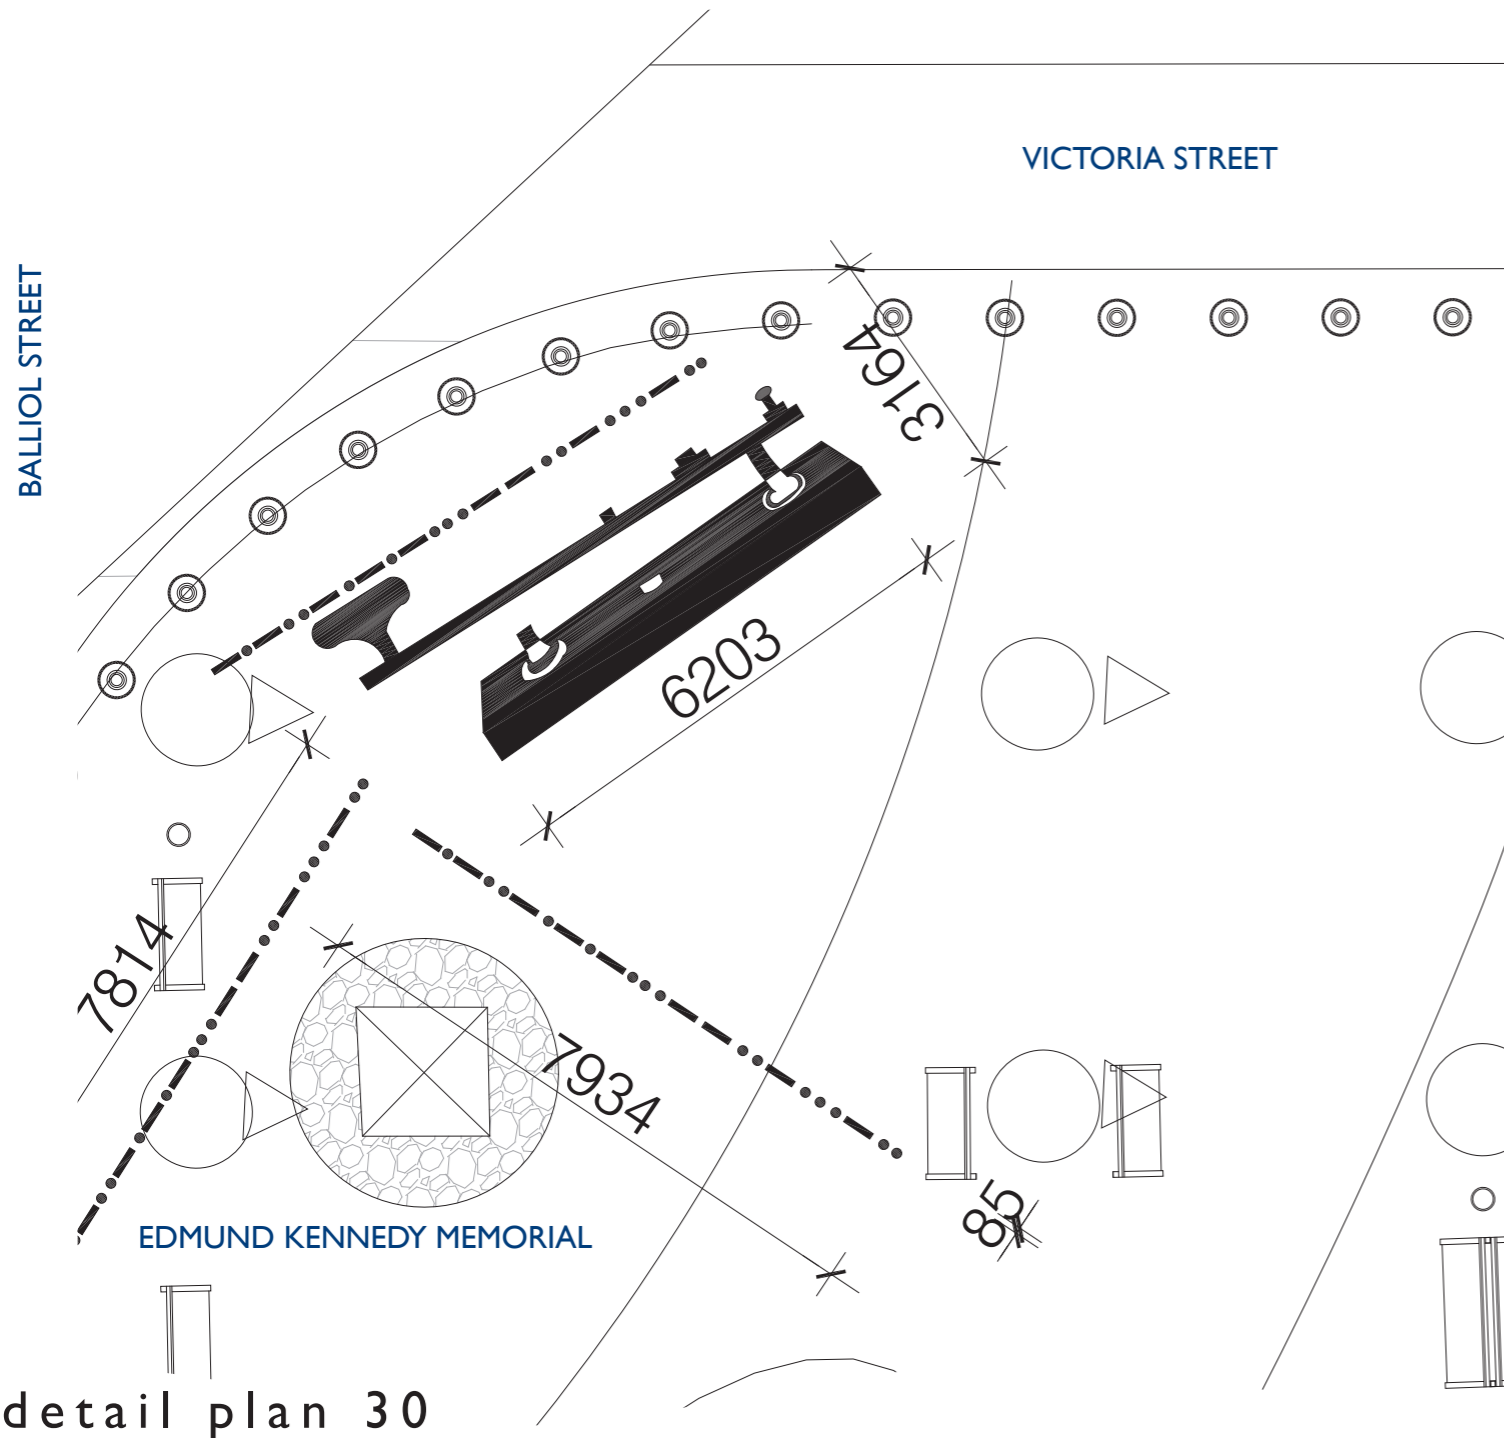

SB27 "Flame Tree"

Type: Sandblast  
 Scale: 1:100 @ A3  
 Location: Refer to art strategy plan 13

detail plan 28

SB28 “Date Palm”

Type: Sandblast  
 Scale: 1:100 @ A3  
 Location: Refer to art strategy plan 13

detail plan 29

SB29 “Japanese Writing”

Type: Sandblast  
 Scale: 1:100 @ A3  
 Location: Refer to art strategy plan 14

Locator map NTS

detail plan 30

**SB30** "Bush Telegraph"

Type: Sandblast panel  
 Scale: 1:100 @ A3  
 Location: Refer to art strategy plan 3