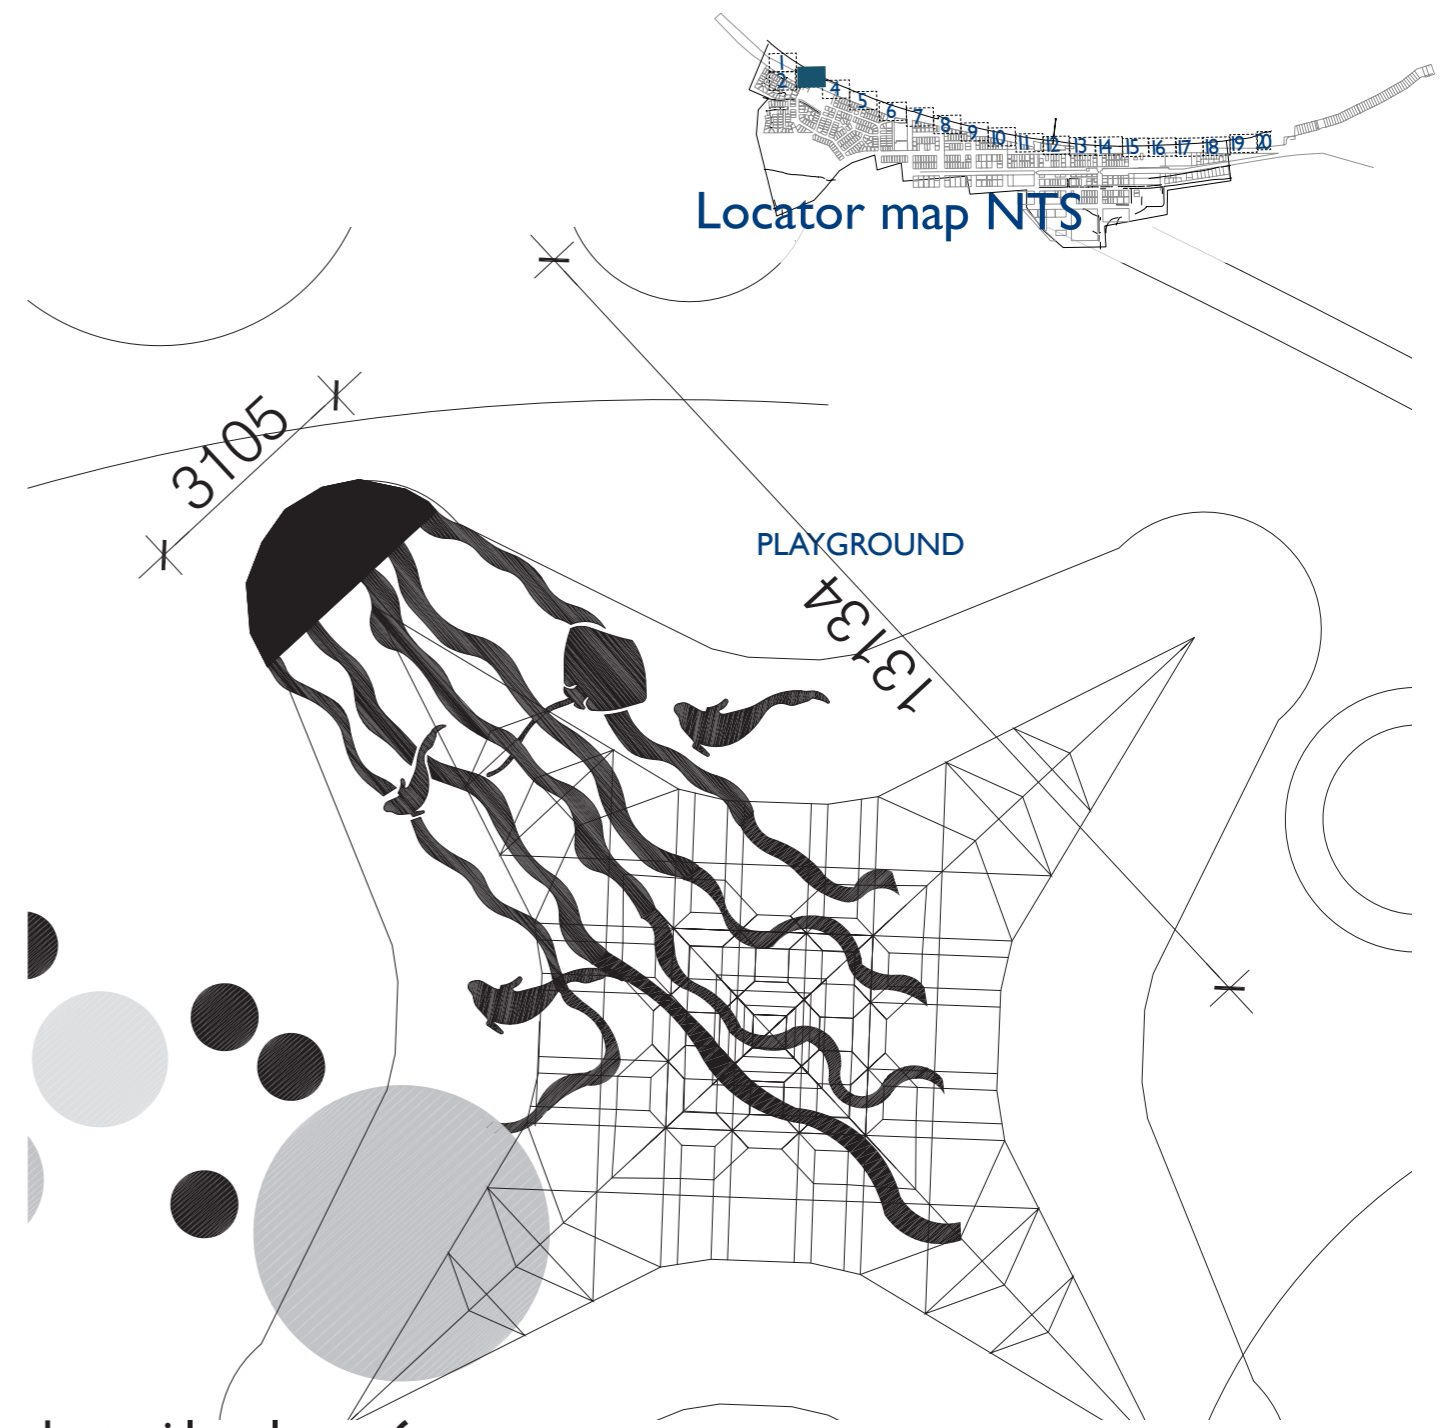

## 5.0 Detail Artwork Plans

detail plan 1

**SB1** “Dancing Feet”

Type: Sandblast panel  
 Scale: 1:100 @ A3  
 Location: Refer to art strategy plan 2

detail plan 2

**SB2** “USS Lexington Planes”

Type: Sandblast panel  
 Scale: 1:100 @ A3  
 Location: Refer to art strategy plan 1

detail plan 3

**SB3** “The Three Ships”

Type: Sandblast  
 Scale: 1:100 @ A3  
 Location: Refer to art strategy plan 2

detail plan 4

**SB4** “Kid’s Feet”

Type: Sandblast  
 Scale: 1:100 @ A3  
 Location: Refer to art strategy plan 3

detail plan 5

**SB5** "Turtles"  
 Type: Sandblast panel  
 Scale: 1:100 @ A3  
 Location: Refer to art strategy plan 3

detail plan 6

**SB6** "Underwater scene"  
 Type: Rubber softfall  
 Scale: 1:100 @ A3  
 Location: Refer to art strategy plan 3

detail plan 7

SB7

“Shells”

Type: Sandblast panel  
 Scale: 1:100 @ A3  
 Location: Refer to art strategy plan 3

detail plan 8

SB8

“Animal Feet”

Type: Sandblast  
 Scale: 1:100 @ A3  
 Location: Refer to art strategy plan 3