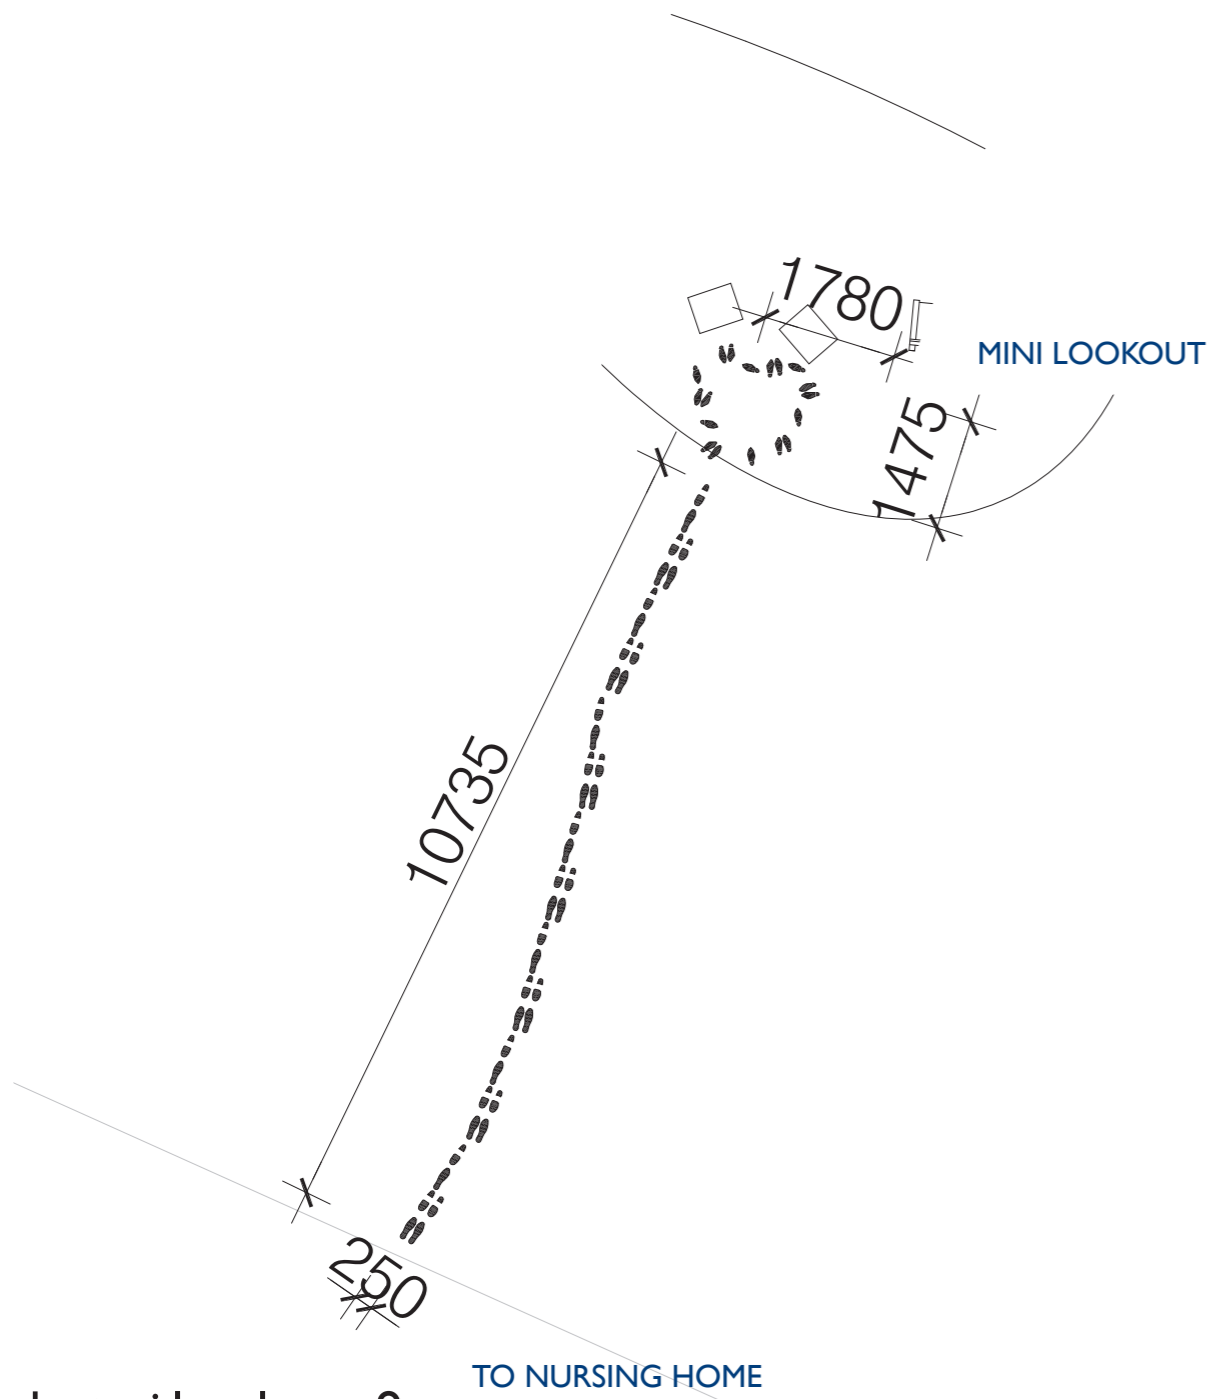

## 5.0 Detail Artwork Plans

detail plan 1

**SB1** “Dancing Feet”

Type: Sandblast panel  
 Scale: 1:100 @ A3  
 Location: Refer to art strategy plan 2

detail plan 2

**SB2** “USS Lexington Planes”

Type: Sandblast panel  
 Scale: 1:100 @ A3  
 Location: Refer to art strategy plan 1

detail plan 3

**SB3** “The Three Ships”

Type: Sandblast  
 Scale: 1:100 @ A3  
 Location: Refer to art strategy plan 2

detail plan 4

**SB4** “Kid’s Feet”

Type: Sandblast  
 Scale: 1:100 @ A3  
 Location: Refer to art strategy plan 3

detail plan 5

**SB5** "Turtles"  
 Type: Sandblast panel  
 Scale: 1:100 @ A3  
 Location: Refer to art strategy plan 3

detail plan 6

**SB6** "Underwater scene"  
 Type: Rubber softfall  
 Scale: 1:100 @ A3  
 Location: Refer to art strategy plan 3

detail plan 7

SB7

“Shells”

Type: Sandblast panel  
 Scale: 1:100 @ A3  
 Location: Refer to art strategy plan 3

detail plan 8

SB8

“Animal Feet”

Type: Sandblast  
 Scale: 1:100 @ A3  
 Location: Refer to art strategy plan 3