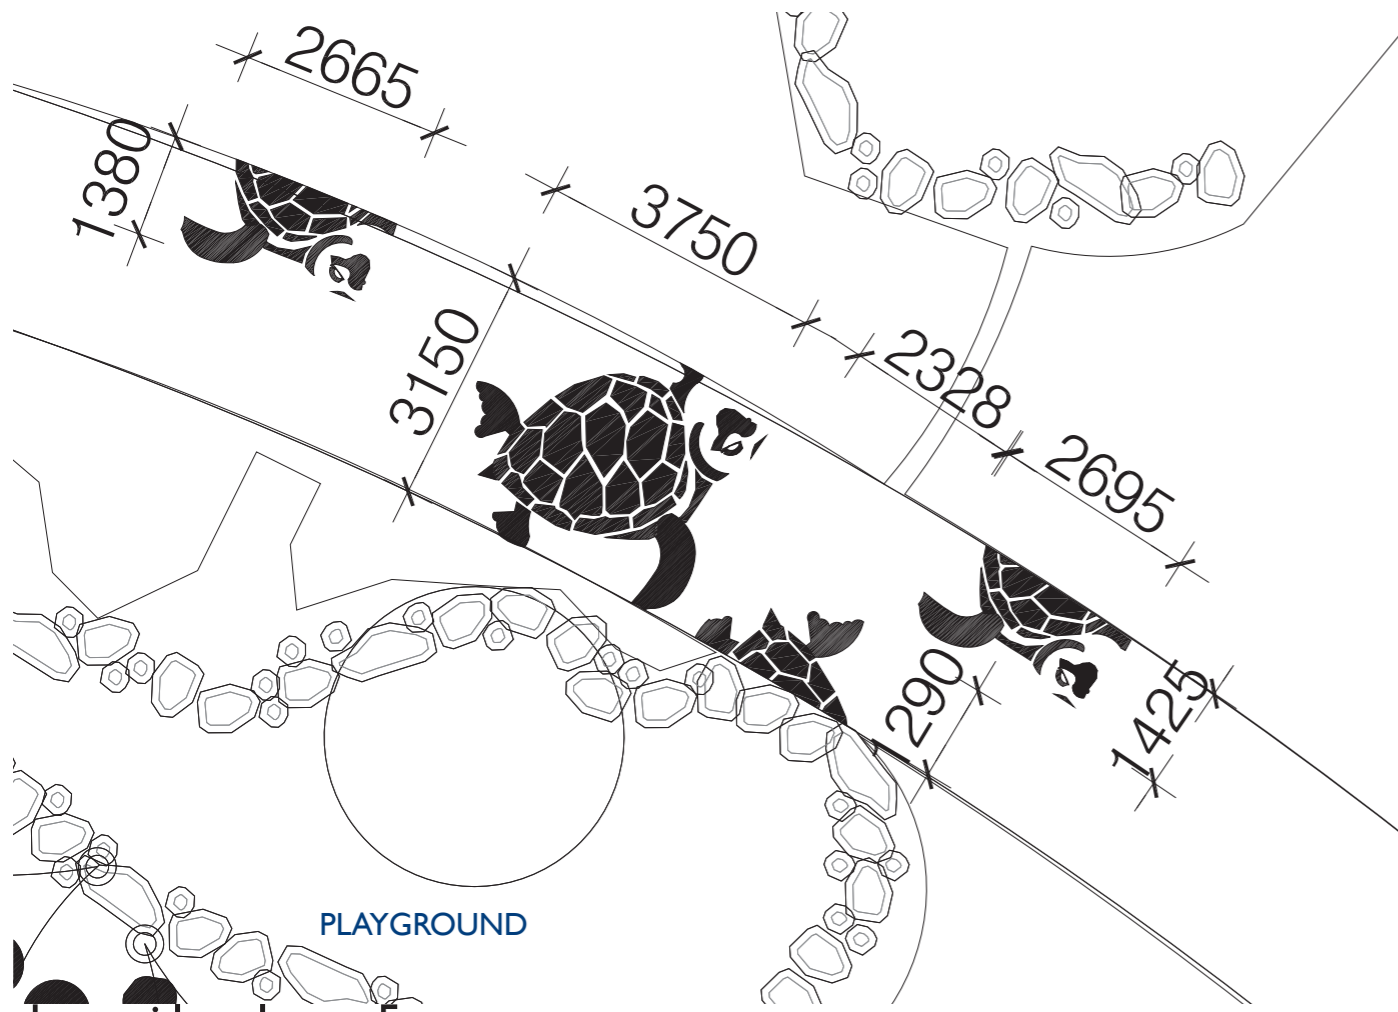

## 5.0 Detail Artwork Plans

detail plan 1

**SB1** “Dancing Feet”

Type: Sandblast panel  
 Scale: 1:100 @ A3  
 Location: Refer to art strategy plan 2

detail plan 2

**SB2** “USS Lexington Planes”

Type: Sandblast panel  
 Scale: 1:100 @ A3  
 Location: Refer to art strategy plan 1

detail plan 3

**SB3** “The Three Ships”

Type: Sandblast  
 Scale: 1:100 @ A3  
 Location: Refer to art strategy plan 2

detail plan 4

**SB4** “Kid’s Feet”

Type: Sandblast  
 Scale: 1:100 @ A3  
 Location: Refer to art strategy plan 3

detail plan 5

**SB5** "Turtles"  
 Type: Sandblast panel  
 Scale: 1:100 @ A3  
 Location: Refer to art strategy plan 3

detail plan 6

**SB6** "Underwater scene"  
 Type: Rubber softfall  
 Scale: 1:100 @ A3  
 Location: Refer to art strategy plan 3

SB27 "Flame Tree"

Type: Sandblast  
 Scale: 1:100 @ A3  
 Location: Refer to art strategy plan 13

detail plan 28

SB28 “Date Palm”

Type: Sandblast  
 Scale: 1:100 @ A3  
 Location: Refer to art strategy plan 13