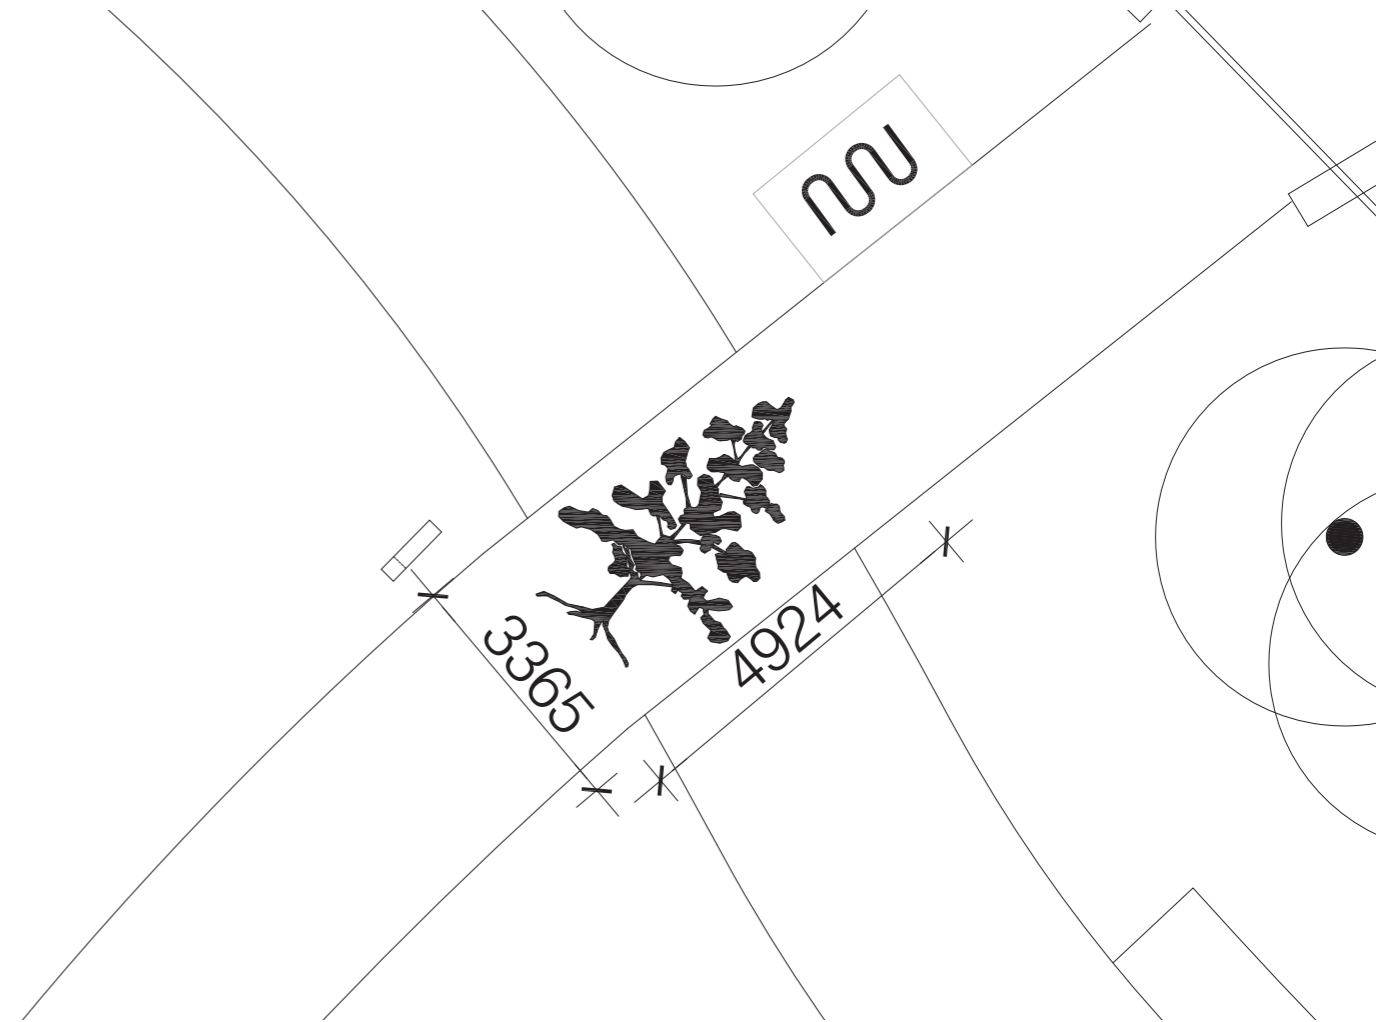

detail plan 3

**SB3** “The Three Ships”

Type: Sandblast  
 Scale: 1:100 @ A3  
 Location: Refer to art strategy plan 2

detail plan 4

**SB4** “Kid’s Feet”

Type: Sandblast  
 Scale: 1:100 @ A3  
 Location: Refer to art strategy plan 3

detail plan 22

SB22 “Dugong in Sea Grass”

Type: Sandblast panel

Scale: 1:100 @ A3

Location: Refer to art strategy plan 12

detail plan 23

SB23 “Mangoes”

Type: Sandblast

Scale: 1:100 @ A3

Location: Refer to art strategy plan 12

detail plan 24

**SB24** “Dancing Feet”

Type: Sandblast  
 Scale: 1:100 @ A3  
 Location: Refer to art strategy plan 12

detail plan 25

**SB25** “Fish Scales”

Type: Sandblast  
 Scale: 1:100 @ A3  
 Location: Refer to art strategy plan 12

detail plan 26

SB26 "Girro Gurrll"

Type: Sandblast  
 Scale: 1:100 @ A3  
 Location: Refer to art strategy plan 12

detail plan 27