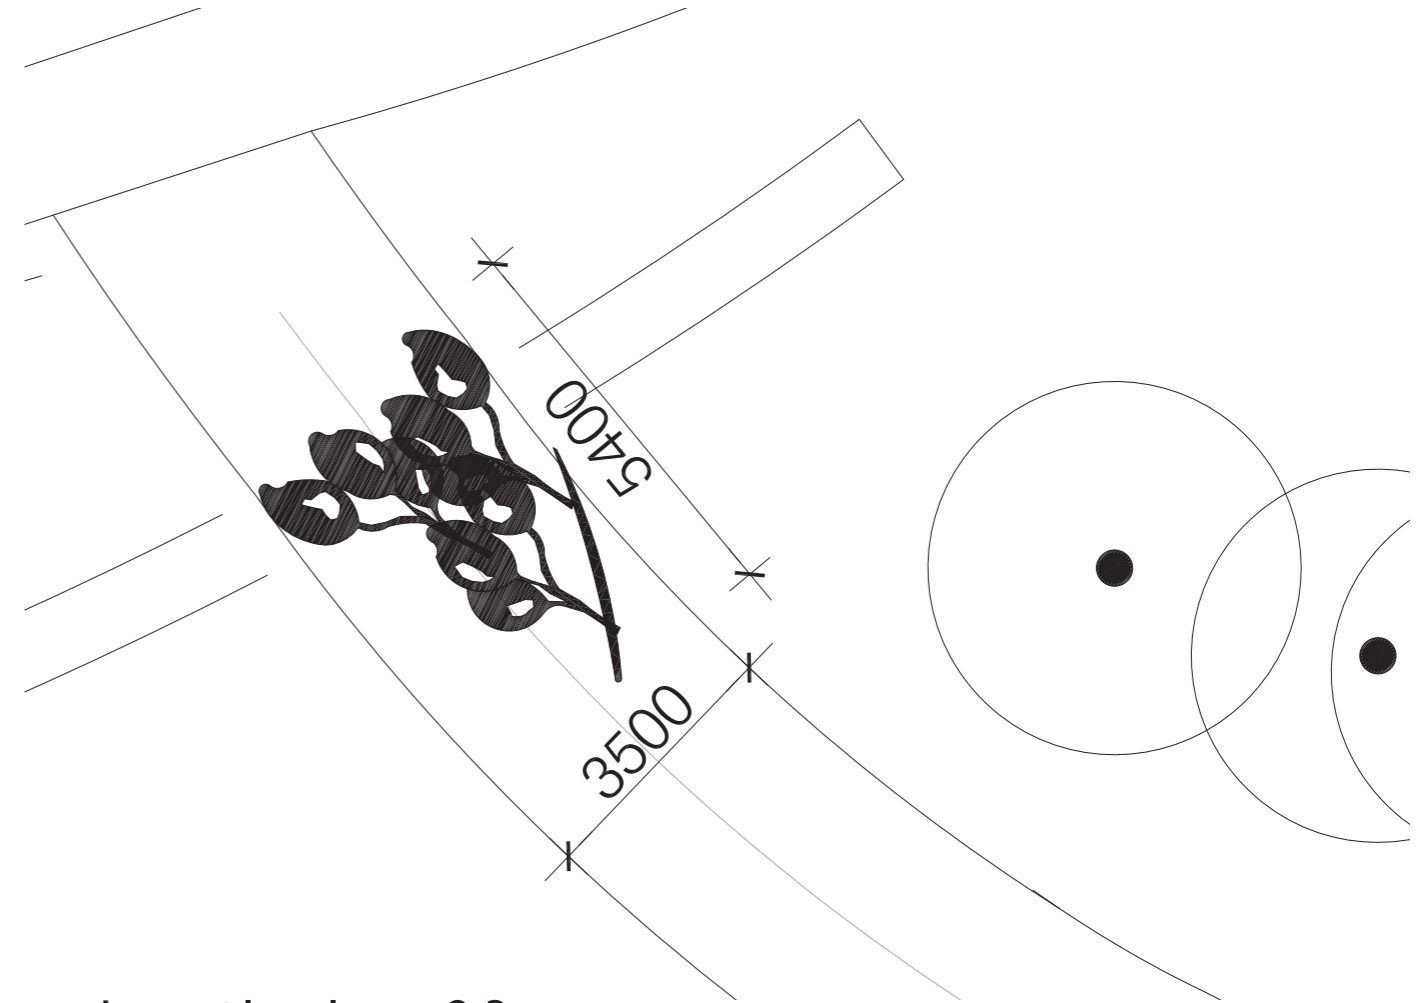

detail plan 23

SB23 “Mangoes”

Type: Sandblast

Scale: 1:100 @ A3

Location: Refer to art strategy plan 12